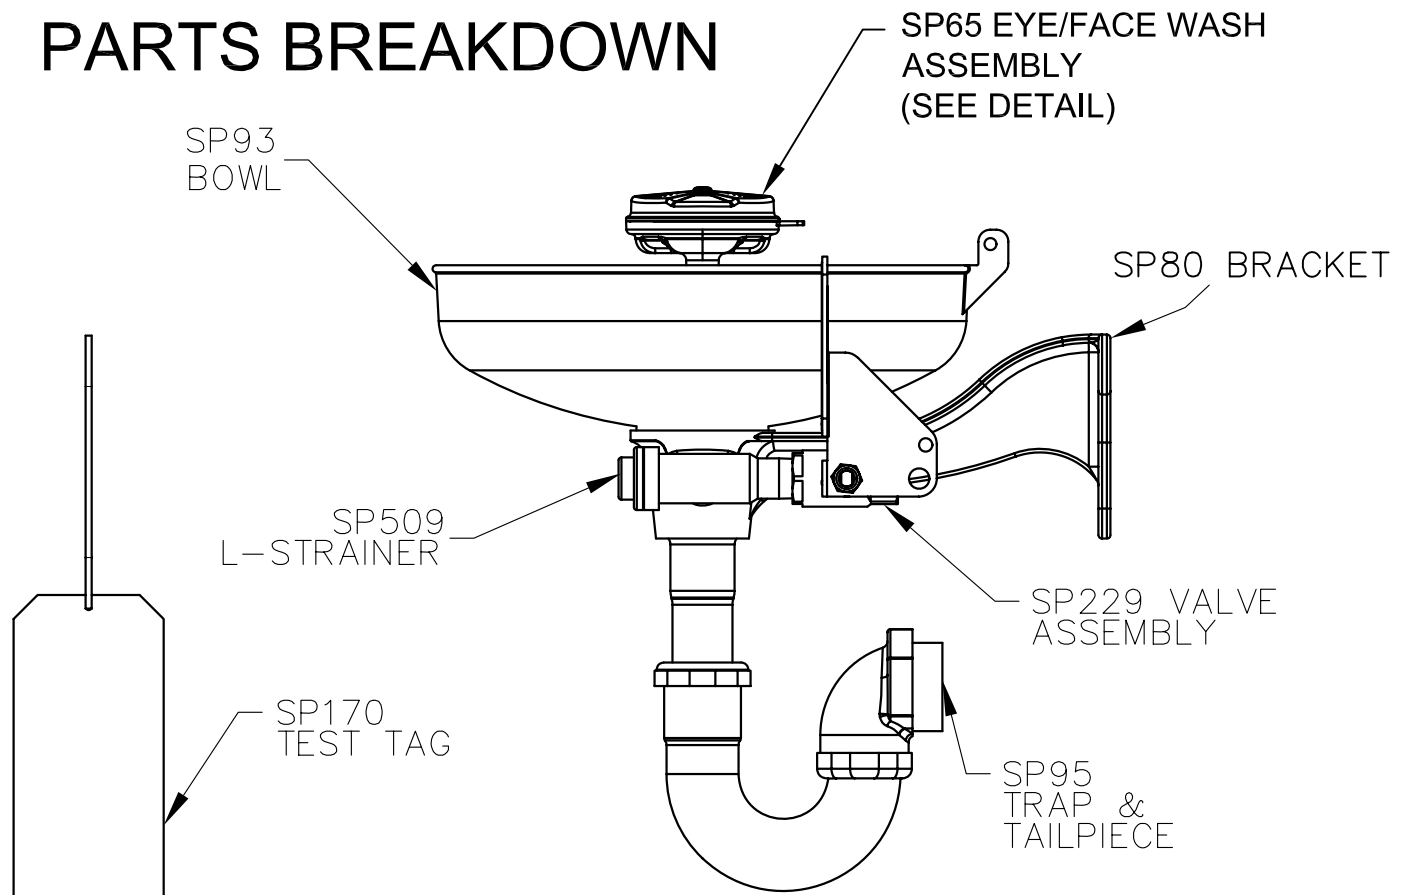

# PARTS BREAKDOWN

SP175  
EYEWASH  
SIGN

**SP65 EYE/FACE WASH ASSEMBLY**

(INCLUDES: EYEFACE WASH HEAD (SHOWN)  
EYEWASH HEAD (NOT SHOWN), EYEWASH FLOW  
CONTROL (NOT SHOWN), DUST COVER (SHOWN))

**NOTES:**

1. WHEN ORDERING PARTS PLEASE SPECIFY YOUR MODEL NUMBER.
2. TRAP & TAILPIECE SUPPLIED WITH MODEL 7260BT & 7270BT ONLY.

**WHEN ORDERING  
PARTS PLEASE  
SPECIFY YOUR  
MODEL NUMBER**

1455 KLEPPE LANE SPARKS, NEVADA | BACHWEG 3 CH3401 BURGDORF SWITZERLAND

DRAWN BY: RTM	DATE: 07/17/02	CHECK BY:	APP'D BY:	SCALE: 1/4
TITLE: 7260B/7260BT/7270B/7270BT			PART NUMBER: 0002080038	
DRAWING TYPE: PARTS BREAKDOWN			DRAWING NUMBER: 15345A00	REV: 13