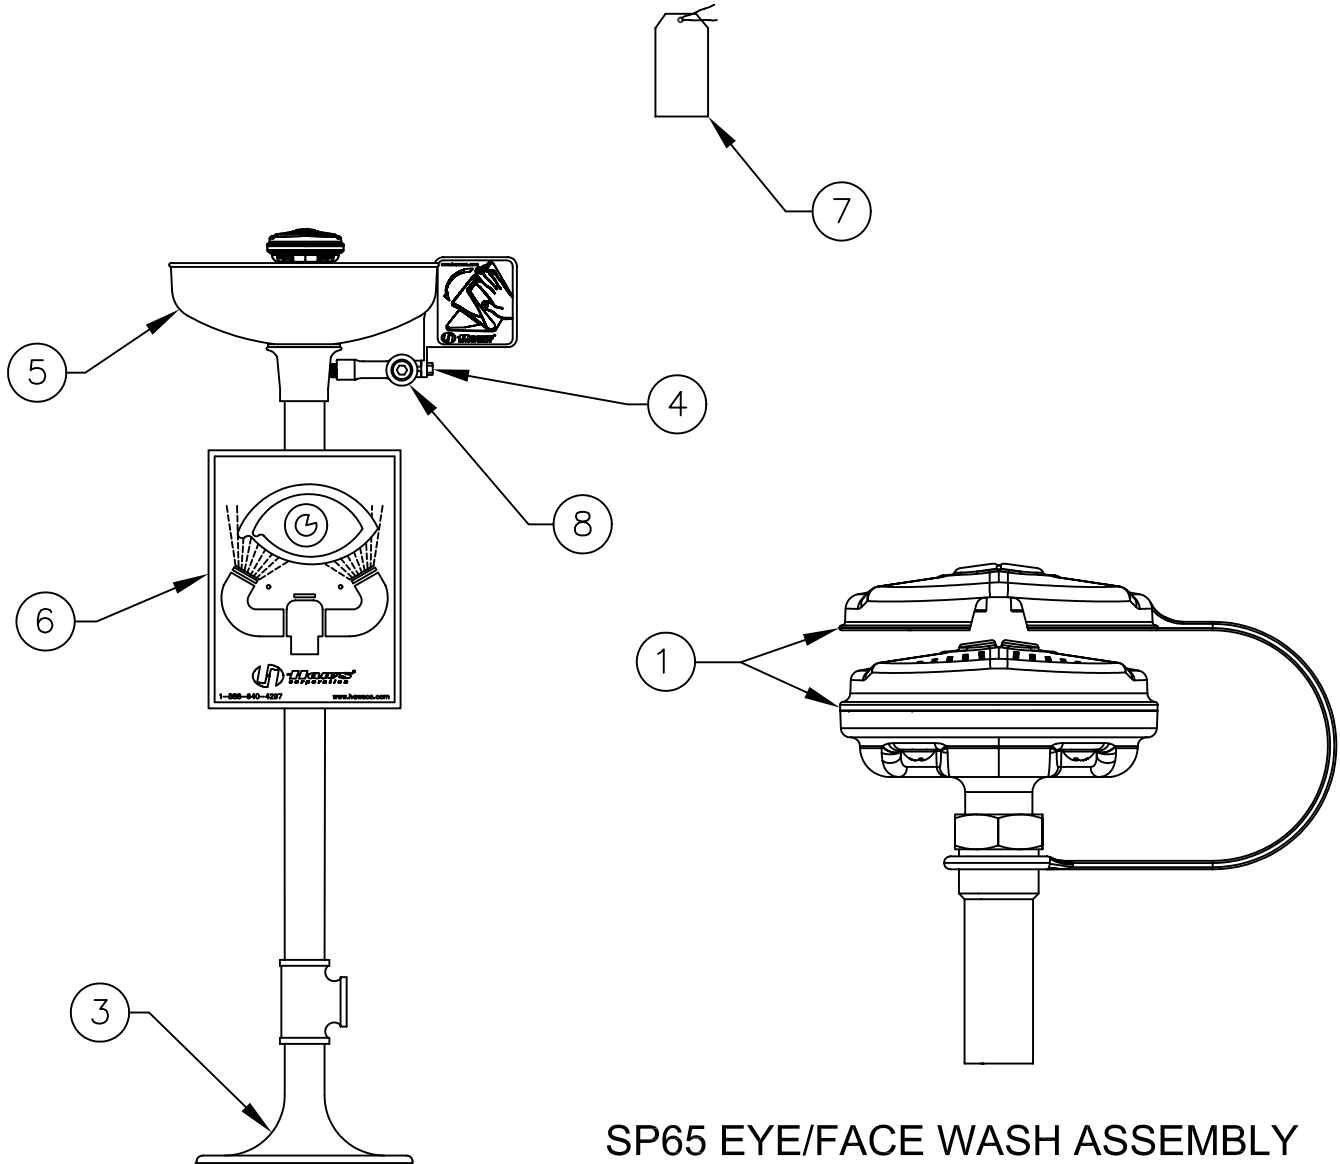

OPTIONAL

ITEM	DESCRIPTION
1	SP65 EYE/FACE WASH ASS
2	SP220 FOOT TREADLE (NOT SHOWN)
3	SP75 FLOOR FLANGE
4	SP229 VALVE ASSEMBLY
5	SP93 BOWL
6	SP175 EYEWASH SIGN
7	SP170 TEST TAG
8	SP509 L-STRAINER
--	VRKEWSTR STR. REPAIR KIT
--	--

PARTS BREAKDOWN

SP65 EYE/FACE WASH ASSEMBLY
 (INCLUDES: EYE/FACE WASH HEAD (SHOWN)
 EYEWASH HEAD (NOT SHOWN), EYEWASH FLOW
 CONTROL (NOT SHOWN), DUST COVER (SHOWN))

REV	DESCRIPTION	ECN	DATE	BY/APVD
14	UPDATED PER ECN	4180	11/20/18	IR
REVISIONS				

**WHEN ORDERING
 PARTS PLEASE
 SPECIFY YOUR
 MODEL NUMBER**

Haws
 corporation

1455 KLEPPE LANE
 SPARKS, NEVADA

BACHWEG 3
 CH3401 BURGDORF
 SWITZERLAND

DRAWN BY: CLF	DATE: 02/23/93	CHECK BY:	APP'D BY:	SCALE: 1/4
TITLE: 7261/7271/7261CRP/7271CRP			PART NUMBER: 0002080043	
DRAWING TYPE: PARTS BREAKDOWN			DRAWING NUMBER: 11447C00	REV: 14