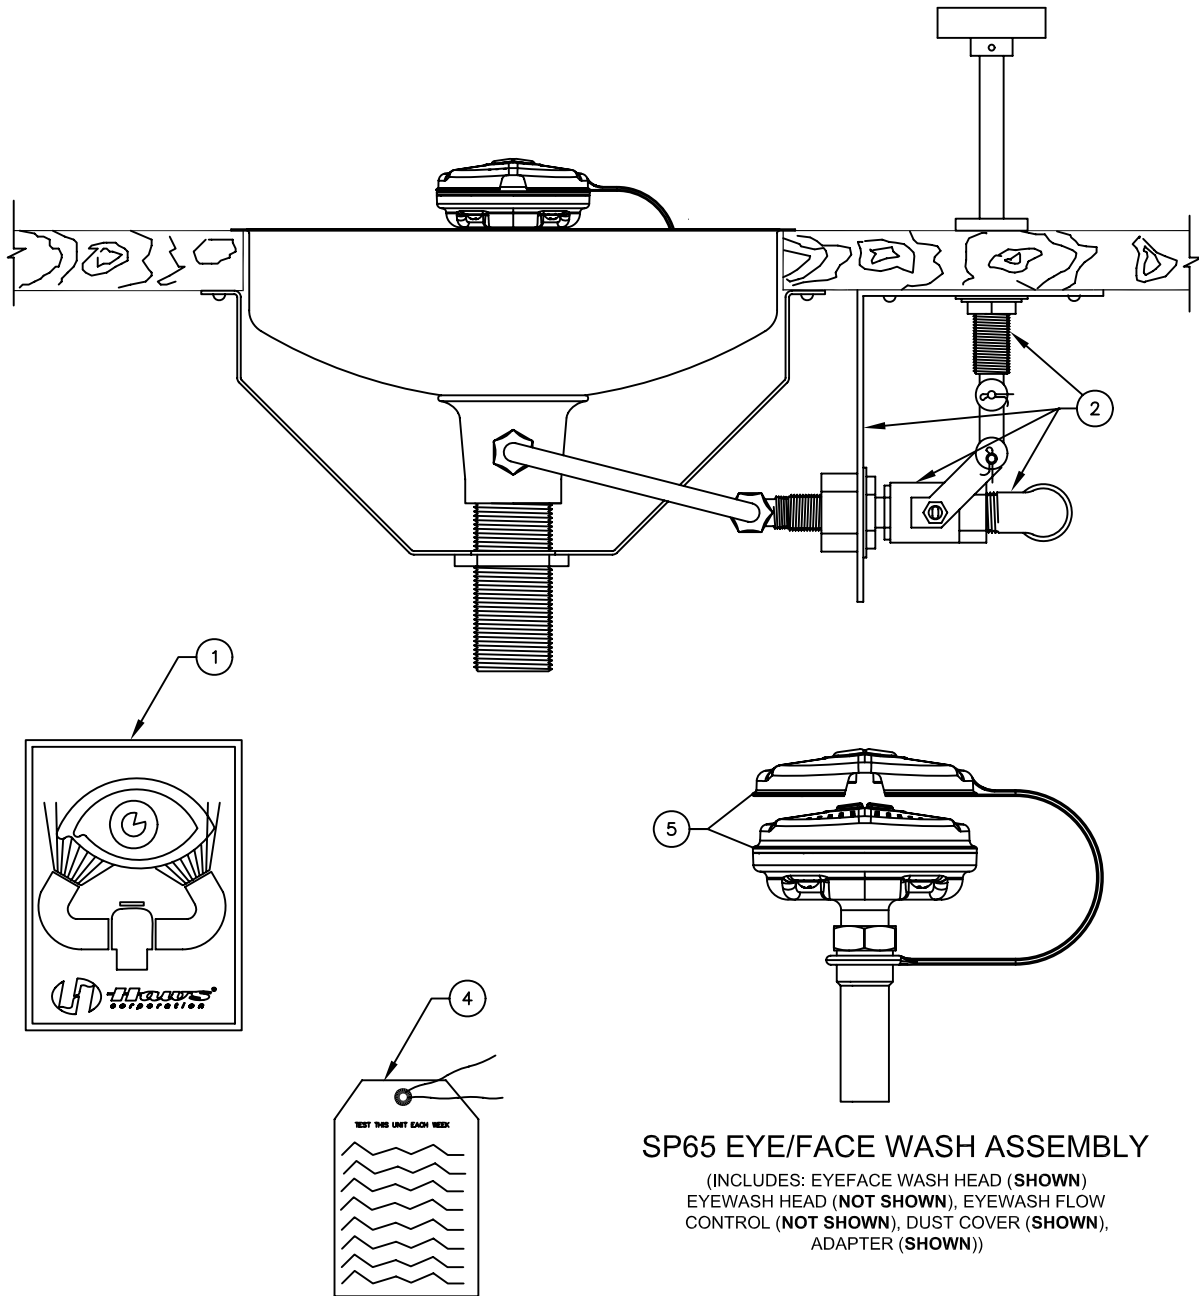

ITEM	DESCRIPTION
1	SP175 EYEWASH SIGN
2	SP256 VALVE/PUSH ROD ASSY.
3	SP65 EYE/FACE WASH ASSY
4	SP170 TEST TAG
5	SP65 EYE/FACE WASH ASSY

PARTS BREAKDOWN

SP65 EYE/FACE WASH ASSEMBLY

(INCLUDES: EYEFACE WASH HEAD (SHOWN)
 EYEWASH HEAD (NOT SHOWN), EYEWASH FLOW
 CONTROL (NOT SHOWN), DUST COVER (SHOWN),
 ADAPTER (SHOWN))

**WHEN ORDERING
 PARTS PLEASE
 SPECIFY YOUR
 MODEL NUMBER**

1455 KLEPPE LANE | BACHWEG 3
 SPARKS, NEVADA | CH3401 BURGDORF
 SWITZERLAND

DRAWN BY: CLF	DATE: 02/24/93	CHECK BY:	APP'D BY:	SCALE: 1/2
TITLE: 7301DM DECK MTD EYE/FACE WASH			PART NUMBER: 0002080035	
DRAWING TYPE: PARTS BREAKDOWN			DRAWING NUMBER: 11581C00	REV: 7