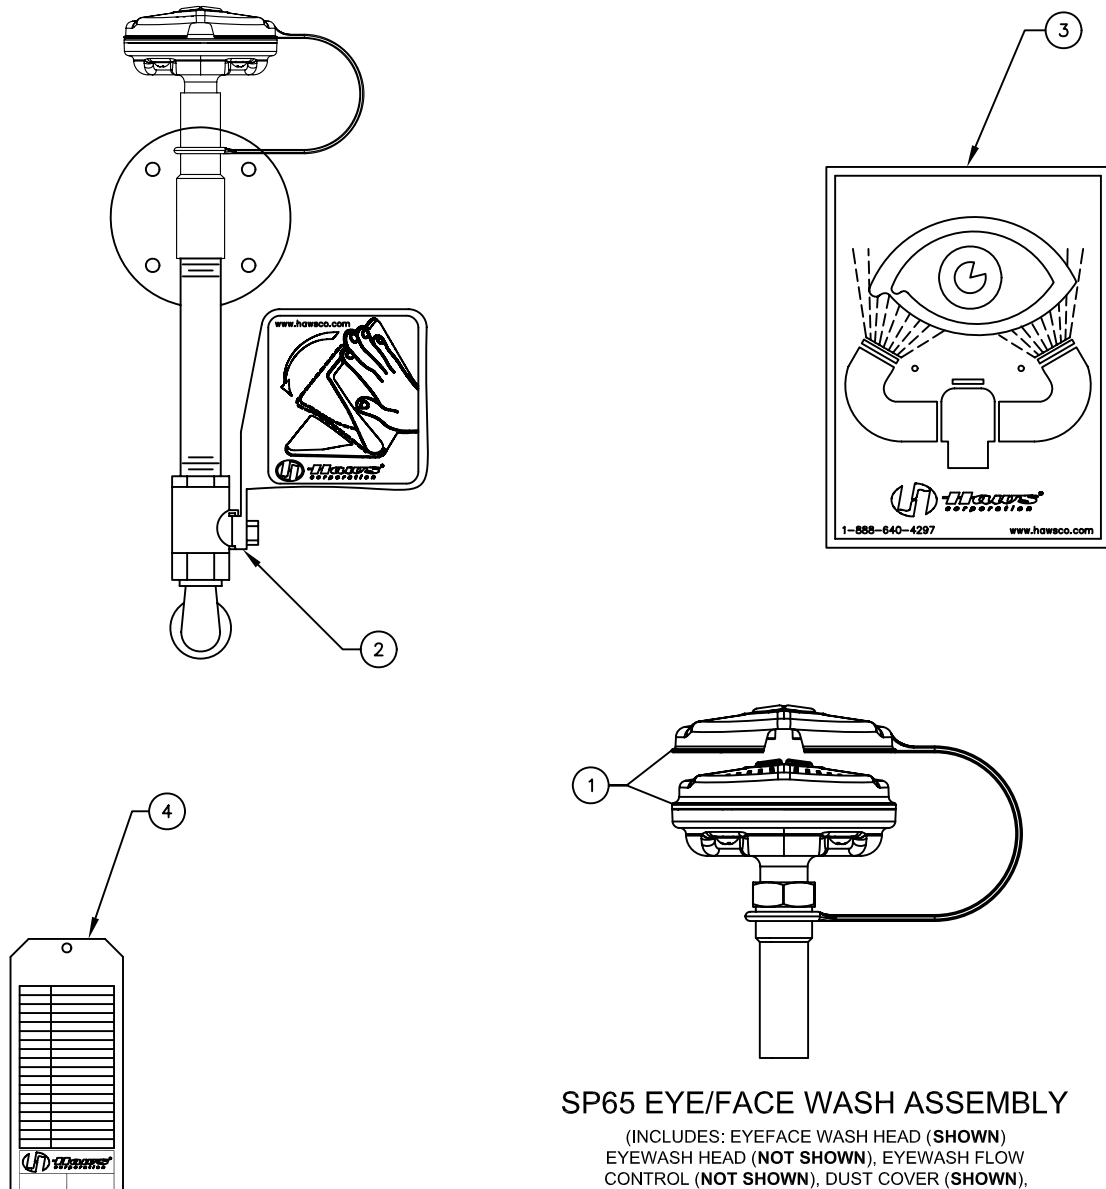

ITEM	DESCRIPTION
1	SP65 EYE/FACE WASH ASSY
2	SP238 VALVE - VERTICAL
3	SP175 EYEWASH SIGN
4	SP170 TEST TAG

PARTS BREAKDOWN

SP65 EYE/FACE WASH ASSEMBLY

(INCLUDES: EYEFACE WASH HEAD (SHOWN)
 EYEWASH HEAD (NOT SHOWN), EYEWASH FLOW
 CONTROL (NOT SHOWN), DUST COVER (SHOWN),
 ADAPTER (SHOWN))

WHEN ORDERING PARTS PLEASE SPECIFY YOUR MODEL NUMBER			1455 KLEPPE LANE SPARKS, NEVADA		BACHWEG 3 CH3401 BURGENDORF SWITZERLAND	
	DRAWN BY: CLF	DATE: 03/02/93	CHECK BY:	APP'D BY:	SCALE: 1/2	
	TITLE: 7324 EYE/FACE WASH				PART NUMBER: 0002080068	
	DRAWING TYPE: PARTS BREAKDOWN				DRAWING NUMBER: 11458C00	REV. 6