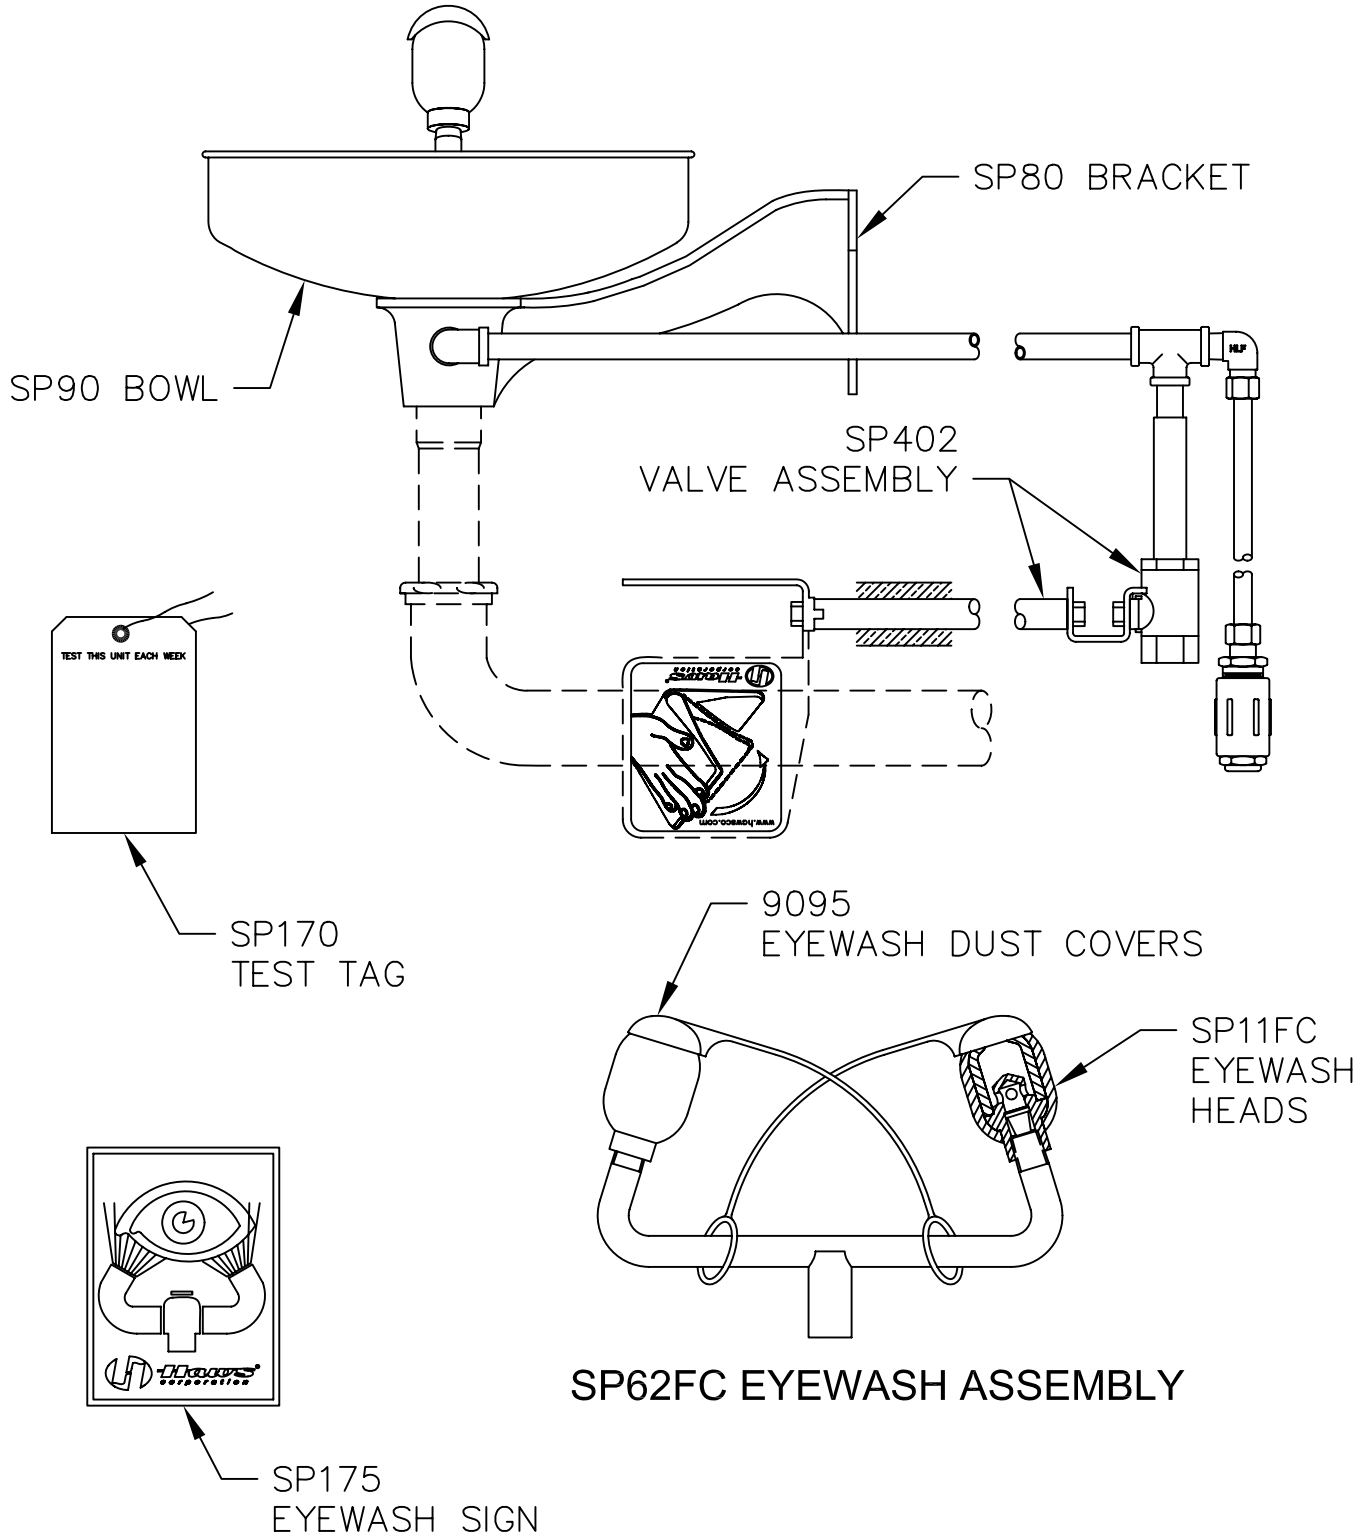

PARTS BREAKDOWN

**WHEN ORDERING
PARTS PLEASE
SPECIFY YOUR
MODEL NUMBER**

Haws
corporation

1455 KLEPPE LANE
SPARKS, NEVADA

BACHWEG 3
CH3401 BURGDORF
SWITZERLAND

DRAWN BY: CLF	DATE: 02/24/93	CHECK BY:	APP'D BY:	SCALE: 1/2
TITLE: 7433FP EYEWASH, PREEZE RESISTANT			PART NUMBER: 0002080048	
DRAWING TYPE: PARTS BREAKDOWN			DRAWING NUMBER: 11450C00	REV. 11