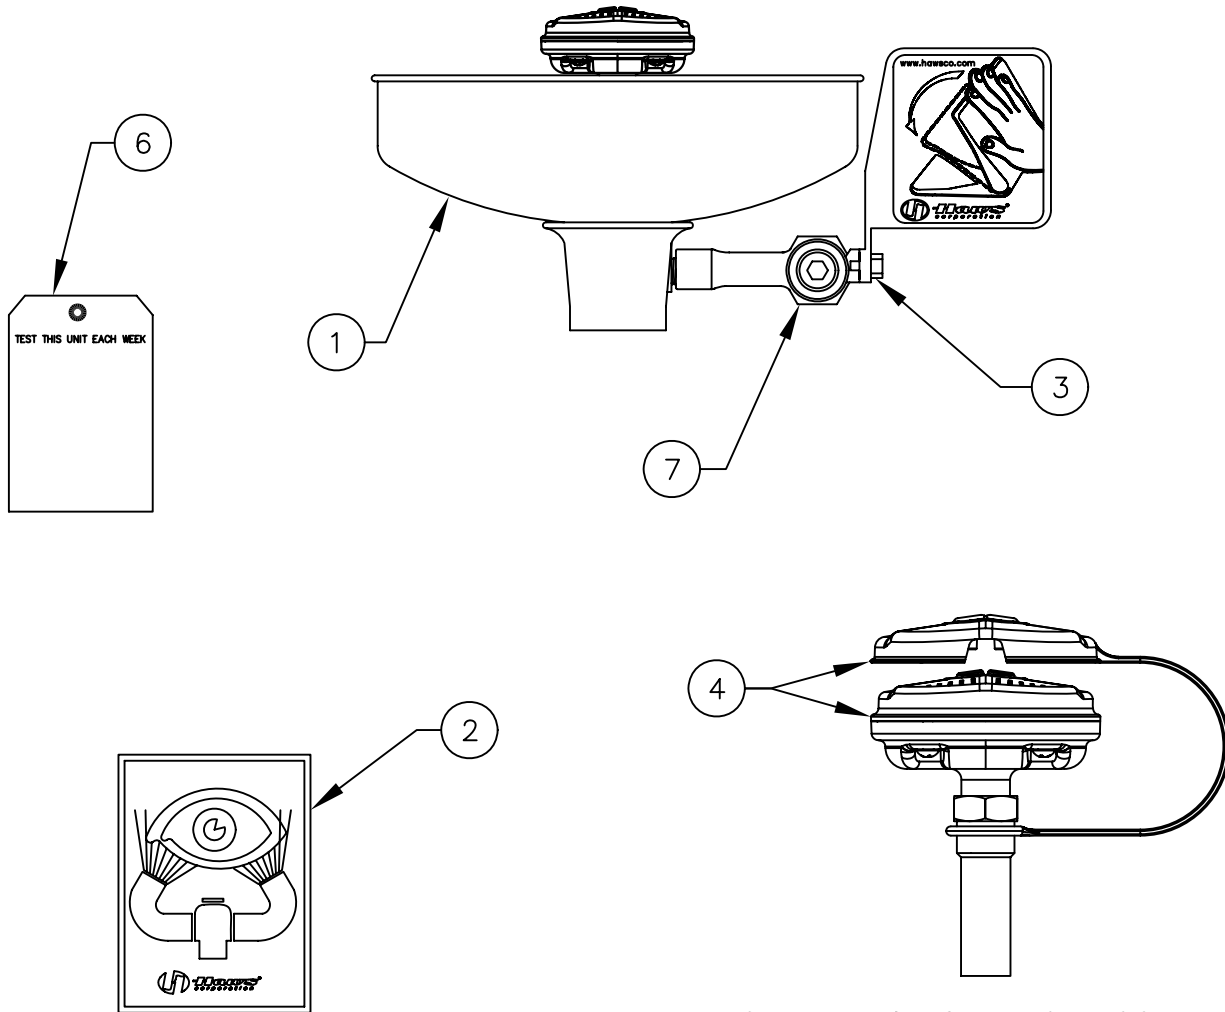

ITEM	DESCRIPTION
1	SP90 BOWL
2	SP175 EYEWASH SIGN
3	SP229 VALVE ASSEMBLY
4	SP65 EYE/FACE WASH ASS
5	--
6	SP170 TEST TAG
7	SP509 L-STRAINER
-	VRKEWSTR STR. REPAIR KIT
-	--

PARTS BREAKDOWN

SP65 EYE/FACE WASH ASSEMBLY

(INCLUDES: EYE/FACE WASH HEAD (SHOWN)
 EYEWASH HEAD (NOT SHOWN), EYEWASH FLOW
 CONTROL (NOT SHOWN), DUST COVER (SHOWN))

**WHEN ORDERING
 PARTS PLEASE
 SPECIFY YOUR
 MODEL NUMBER**

1455 KLEPPE LANE BACHWEG 3
 SPARKS, NEVADA CH3401 BURGDORF
 SWITZERLAND

DRAWN BY: CLF	DATE: 02/24/93	CHECK BY:	APP'D BY:	SCALE: 1/2
TITLE: 7460			PART NUMBER: 0002080052	
DRAWING TYPE: PARTS BREAKDOWN			DRAWING NUMBER: 11451C00	REV. 10