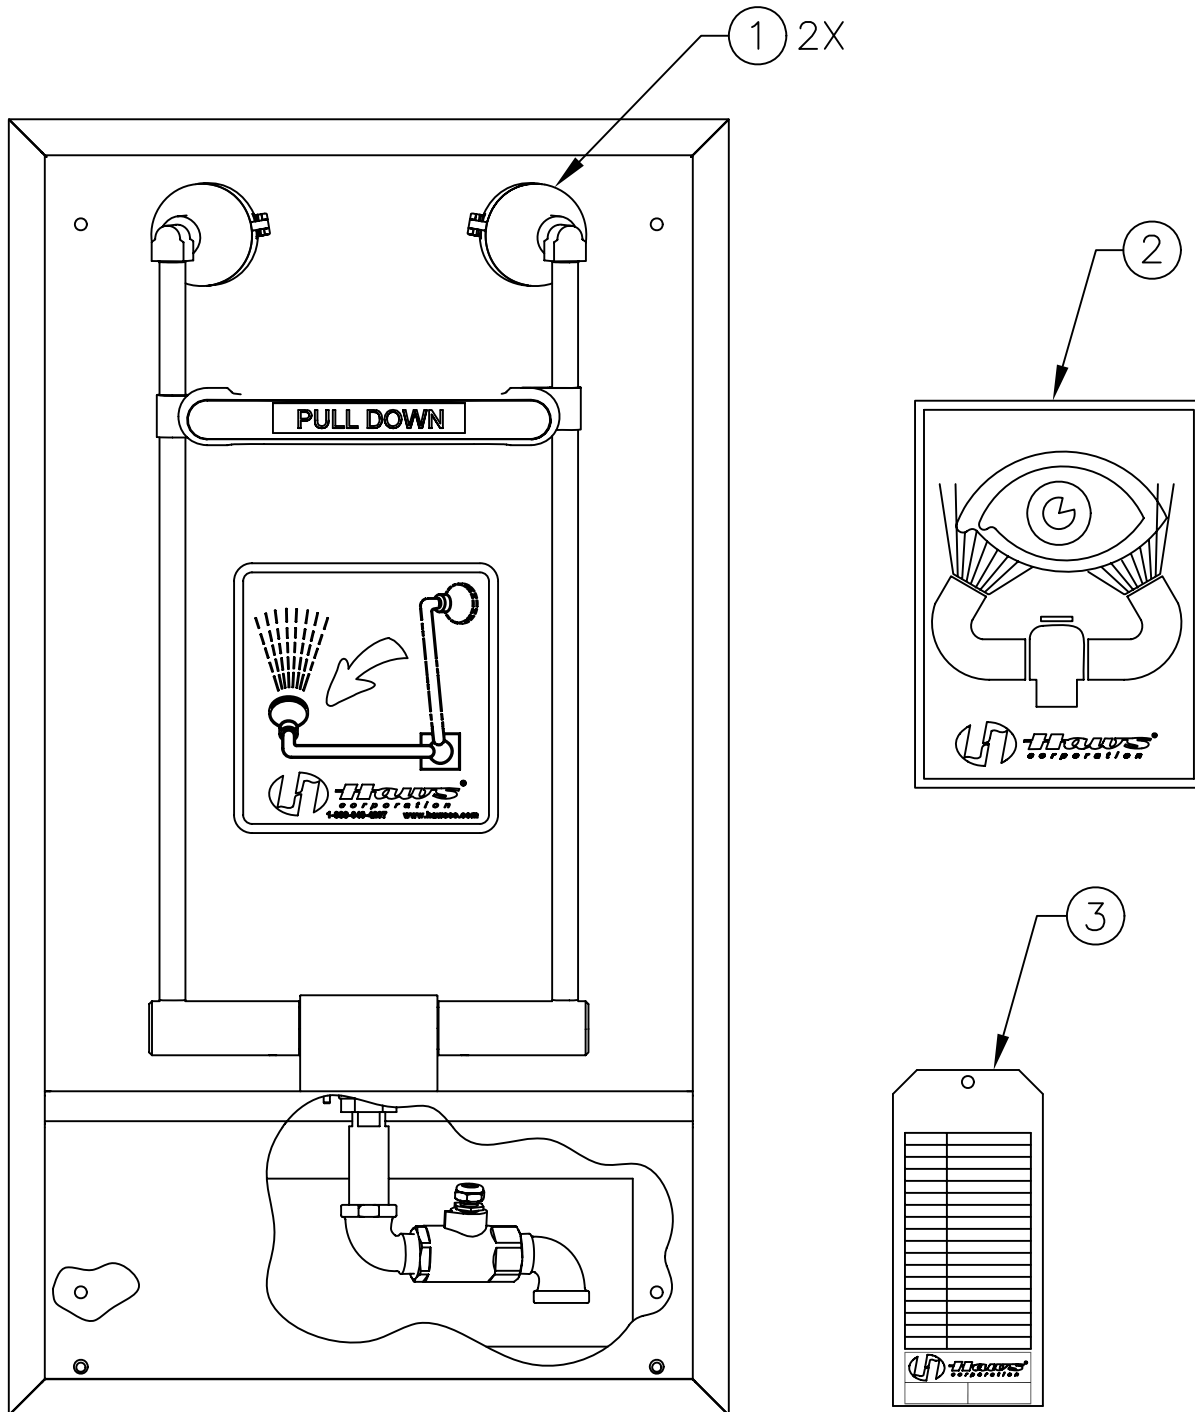

ITEM	DESCRIPTION
1	SP21FC EYEWASH HEADS
2	SP175 EYEWASH SIGN
3	SP170 TEST TAG
--	VRK7650 VALVE REPAIR KIT

PARTS BREAKDOWN

<p>WHEN ORDERING PARTS PLEASE SPECIFY YOUR MODEL NUMBER</p>			1455 KLEPPE LANE SPARKS, NEVADA		BACHWEG 3 CH3401 BURGDORF SWITZERLAND	
	DRAWN BY: JN	DATE: 09/10/93	CHECK BY:	APP'D BY:	SCALE: 1/2	
	TITLE: 7655WC EYE/FACE WASH				PART NUMBER: 0002080077	
	DRAWING TYPE: PARTS BREAKDOWN				DRAWING NUMBER: 11601C00	REV: 6