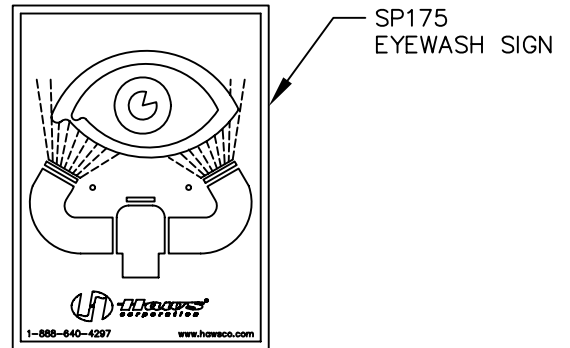

# PARTS BREAKDOWN

SECTION A-A

VRK7650 VALVE REPAIR KIT

<p><b>WHEN ORDERING PARTS PLEASE SPECIFY YOUR MODEL NUMBER</b></p>			1455 KLEPPE LANE SPARKS, NEVADA		BACHWEG 3 CH3401 BURGDORF SWITZERLAND	
	DRAWN BY: D. ZHOU	DATE: 09/03/93	CHECK BY:	APP'D BY:	SCALE: 1/3	
	TITLE: 7656WC EYEWASH				PART NUMBER: 0002080088	
	DRAWING TYPE: PARTS BREAKDOWN				DRAWING NUMBER: 13751C00	
					REV. 6	