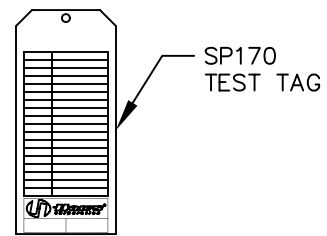

# PARTS BREAKDOWN

SECTION A-A

VRK7650 VALVE REPAIR KIT

<p><b>WHEN ORDERING PARTS PLEASE SPECIFY YOUR MODEL NUMBER</b></p>			1455 KLEPPE LANE SPARKS, NEVADA		BACHWEG 3 CH3401 BURGDORF SWITZERLAND	
	DRAWN BY: D. ZHOU	DATE: 09/03/93	CHECK BY:	APP'D BY:	SCALE: 1/3	
	TITLE: 7656WC EYEWASH				PART NUMBER: 0002080088	
	DRAWING TYPE: PARTS BREAKDOWN				DRAWING NUMBER: 13751C00	
					REV. 6	