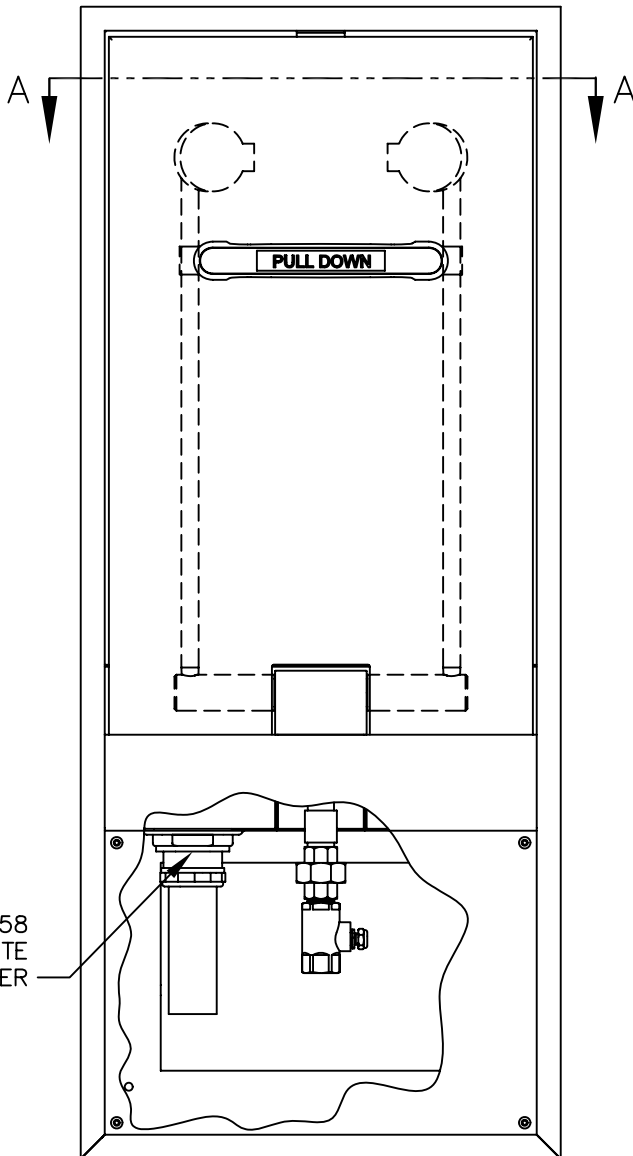

# PARTS BREAKDOWN

SECTION A-A

VRK7650 VALVE REPAIR KIT

<p><b>WHEN ORDERING PARTS PLEASE SPECIFY YOUR MODEL NUMBER</b></p>			1455 KLEPPE LANE SPARKS, NEVADA		BACHWEG 3 CH3401 BURGDORF SWITZERLAND	
	DRAWN BY: D. ZHOU	DATE: 09/03/93	CHECK BY:	APP'D BY:	SCALE: 1/3	
	TITLE: 7656WC EYEWASH				PART NUMBER: 0002080088	
	DRAWING TYPE: PARTS BREAKDOWN				DRAWING NUMBER: 13751C00	
					REV. 6	