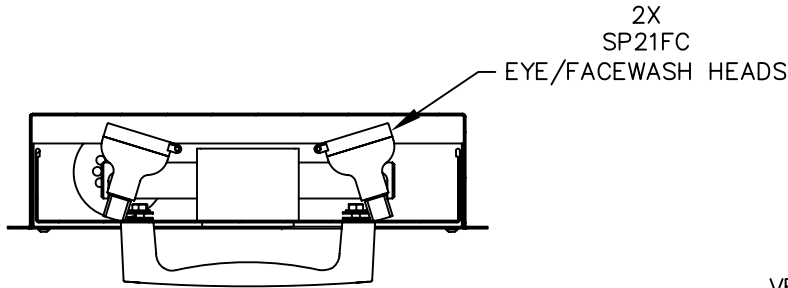

# PARTS BREAKDOWN

SECTION A-A

VRK7650 VALVE REPAIR KIT

<p><b>WHEN ORDERING PARTS PLEASE SPECIFY YOUR MODEL NUMBER</b></p>			1455 KLEPPE LANE SPARKS, NEVADA		BACHWEG 3 CH3401 BURGDORF SWITZERLAND	
	DRAWN BY: D. ZHOU	DATE: 09/03/93	CHECK BY:	APP'D BY:	SCALE: 1/3	
	TITLE: 7656WC EYEWASH				PART NUMBER: 0002080088	
	DRAWING TYPE: PARTS BREAKDOWN				DRAWING NUMBER: 13751C00	
					REV. 6	