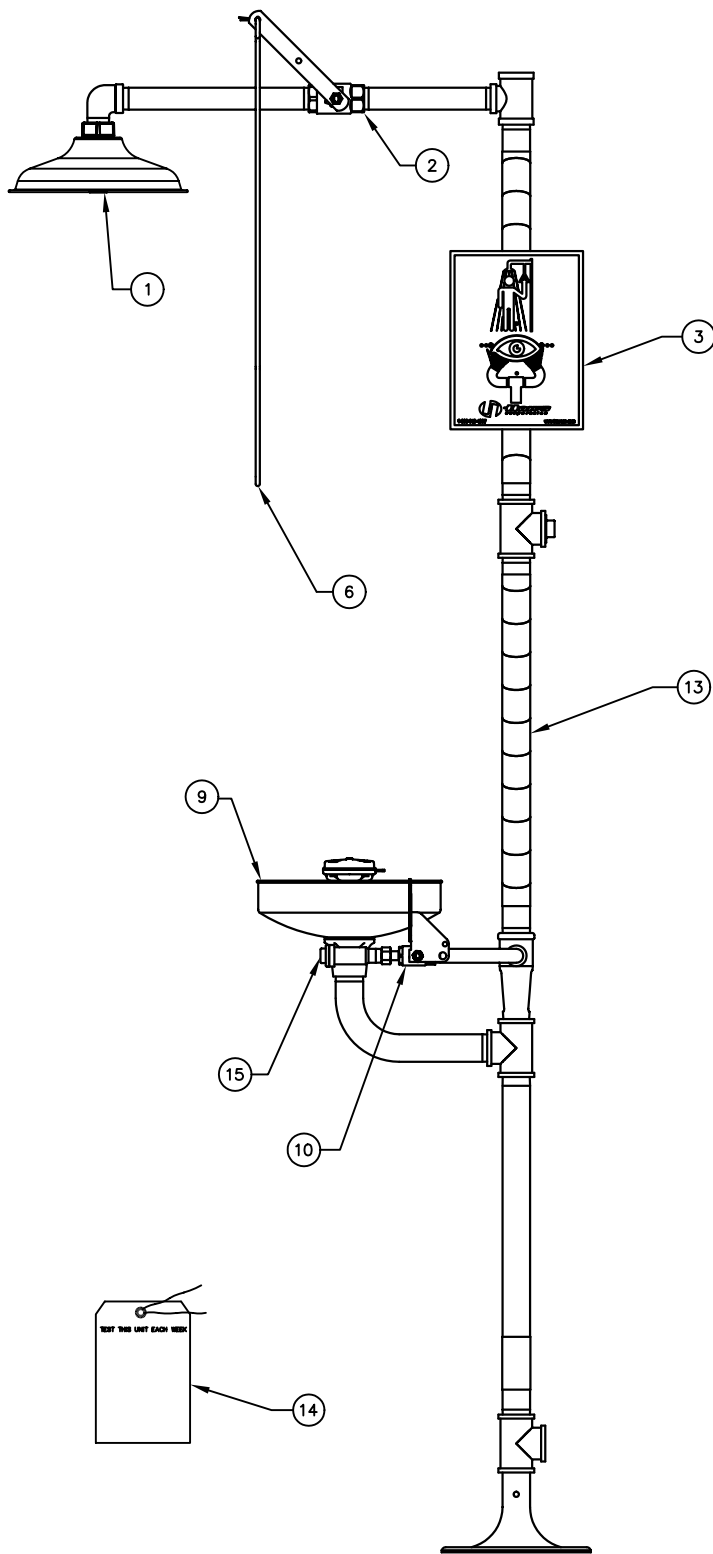

# PARTS BREAKDOWN

OPTIONAL

SP65 EYE/FACE WASH ASSEMBLY

**1** FOR MODELS ORDERED AS 8300.8127, ORDER THE 8127FC STAINLESS STEEL HEAD AS THE REPLACEMENT PART.

**NOTE: MODEL 8300CRP/8309CRP HAS CORROSION RESISTANT COATING ON ALL EXPOSED PIPING.**

ITEM	DESCRIPTION
1	SP829 SHOWER HEAD
2	SP260 VALVE ASSEMBLY
3	SP178 SHOWER SIGN
4	-
5	SP220 FOOT TREADLE (NOT SHOWN)
6	SP200 PULL ROD
7	SP65 EYE/FACE WASH ASSY
8	-
9	SP90 SS BOWL
10	SP225 VALVE ASSEMBLY
11	-
12	-
13	SP185 STRIPE TAPE
14	SP170 TEST TAG
15	SP509 L-STRAINER
--	VRKEWSTR STR. REPAIR KIT
---	SP62FC EYEWASH ASSEMBLY

DRAWN BY: CLF	DATE: 03/10/93	CHECK BY:	APPVD BY:	SCALE: 1/5.5
TITLE: 8300/8300CRP/8309/8309CRP			PART NUMBER: 0002080162	
DRAWING TYPE: PARTS BREAKDOWN			DRAWING NUMBER: 11488C00	REV: 18