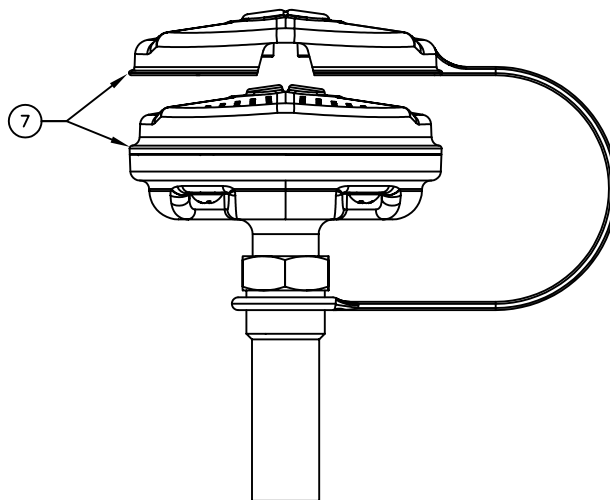

# PARTS BREAKDOWN

OPTIONAL

SP65 EYE/FACE WASH ASSEMBLY

**1** FOR MODELS ORDERED AS 8300.8127, ORDER THE 8127FC STAINLESS STEEL HEAD AS THE REPLACEMENT PART.

**NOTE: MODEL 8300CRP/8309CRP HAS CORROSION RESISTANT COATING ON ALL EXPOSED PIPING.**

ITEM	DESCRIPTION
1	SP829 SHOWER HEAD
2	SP260 VALVE ASSEMBLY
3	SP178 SHOWER SIGN
4	-
5	SP220 FOOT TREADLE (NOT SHOWN)
6	SP200 PULL ROD
7	SP65 EYE/FACE WASH ASSY
8	-
9	SP90 SS BOWL
10	SP225 VALVE ASSEMBLY
11	-
12	-
13	SP185 STRIPE TAPE
14	SP170 TEST TAG
15	SP509 L-STRAINER
--	VRKEWSTR STR. REPAIR KIT
---	SP62FC EYEWASH ASSEMBLY

DRAWN BY: CLF	DATE: 03/10/93	CHECK BY:	APPVD BY:	SCALE: 1/5.5
TITLE: 8300/8300CRP/8309/8309CRP			PART NUMBER: 0002080162	
DRAWING TYPE: PARTS BREAKDOWN			DRAWING NUMBER: 11488C00	REV: 18