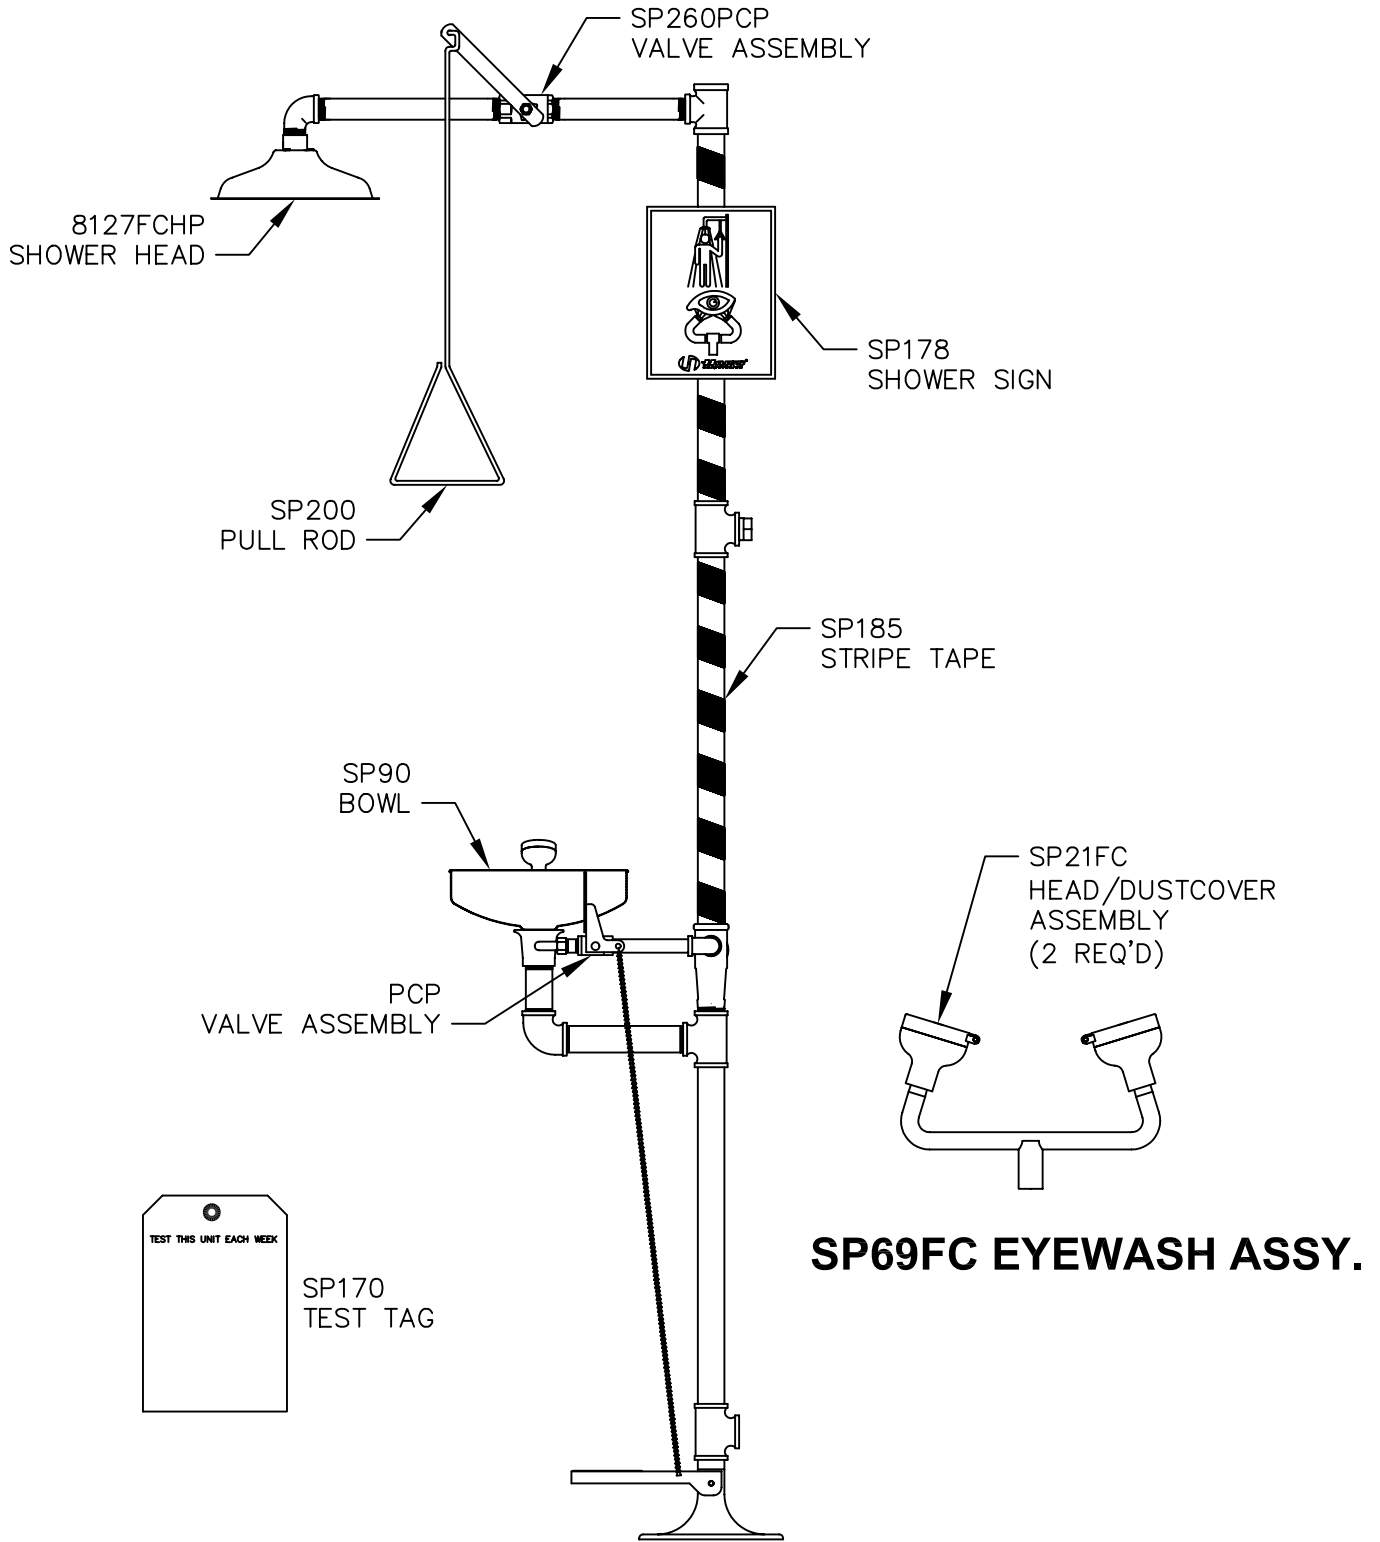

# PARTS BREAKDOWN

**WHEN ORDERING PARTS PLEASE SPECIFY YOUR MODEL NUMBER**

1455 KLEPPE LANE SPARKS, NEVADA BACHWEG 3 CH3401 BURGENDORF SWITZERLAND

DRAWN BY: D OLLOM	DATE: 7 /26/96	CHECK BY:	APP'D BY:	SCALE: 1/6
TITLE: MODEL 8309PCP			PART NUMBER: 0002067460	
DRAWING TYPE: PARTS BREAKDOWN			DRAWING NUMBER: 12549C00	REV: 9