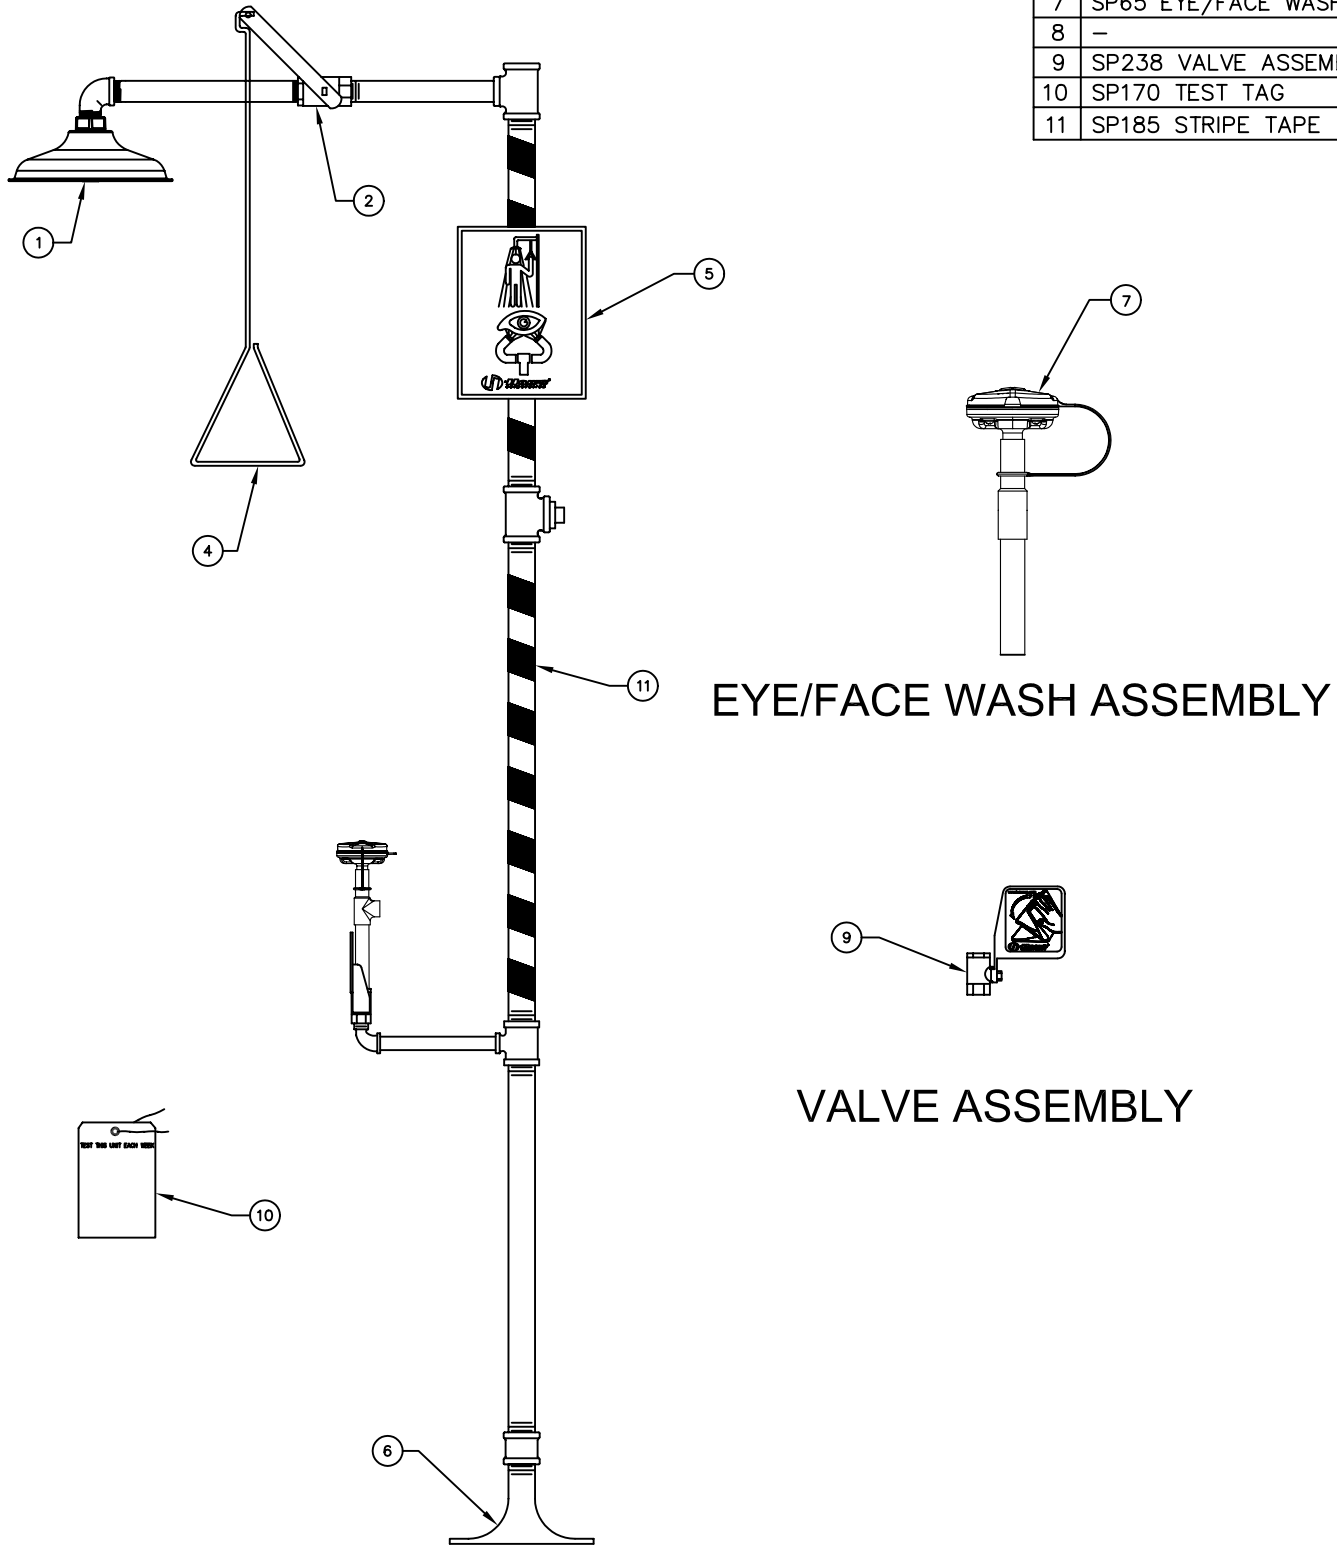

ITEM	DESCRIPTION
1	SP829 SHOWER HEAD
2	SHOWER VALVE ASSEMBLY
3	-
4	SP200 PULL ROD
5	SP178 SHOWER SIGN
6	SP75 FLOOR FLANGE
7	SP65 EYE/FACE WASH ASSY
8	-
9	SP238 VALVE ASSEMBLY
10	SP170 TEST TAG
11	SP185 STRIPE TAPE

PARTS BREAKDOWN

EYE/FACE WASH ASSEMBLY

VALVE ASSEMBLY

REV	DESCRIPTION	ECN	DATE	BY/APVD
15	UPDATED PER ECN	4267	5/12/09	IR
REVISIONS				

WHEN ORDERING PARTS PLEASE SPECIFY YOUR MODEL NUMBER

Haws
corporation

1455 KLEPPE LANE
SPARKS, NEVADA 89431
(775) 359-4712 FAX (775) 359-7424
E-MAIL: HAWS@HAWS.CO.COM
WEBSITE: WWW.HAWS.CO.COM

DRAWN BY: CLF	DATE: 03/11/93	CHECK BY:	APPVD BY:	SCALE: 1/6
TITLE: 8317 SHOWER EYEWASH COMBO			PART NUMBER: 0002080152	
DRAWING TYPE: PARTS BREAKDOWN			DRAWING NUMBER: 11493C00	REV: 15