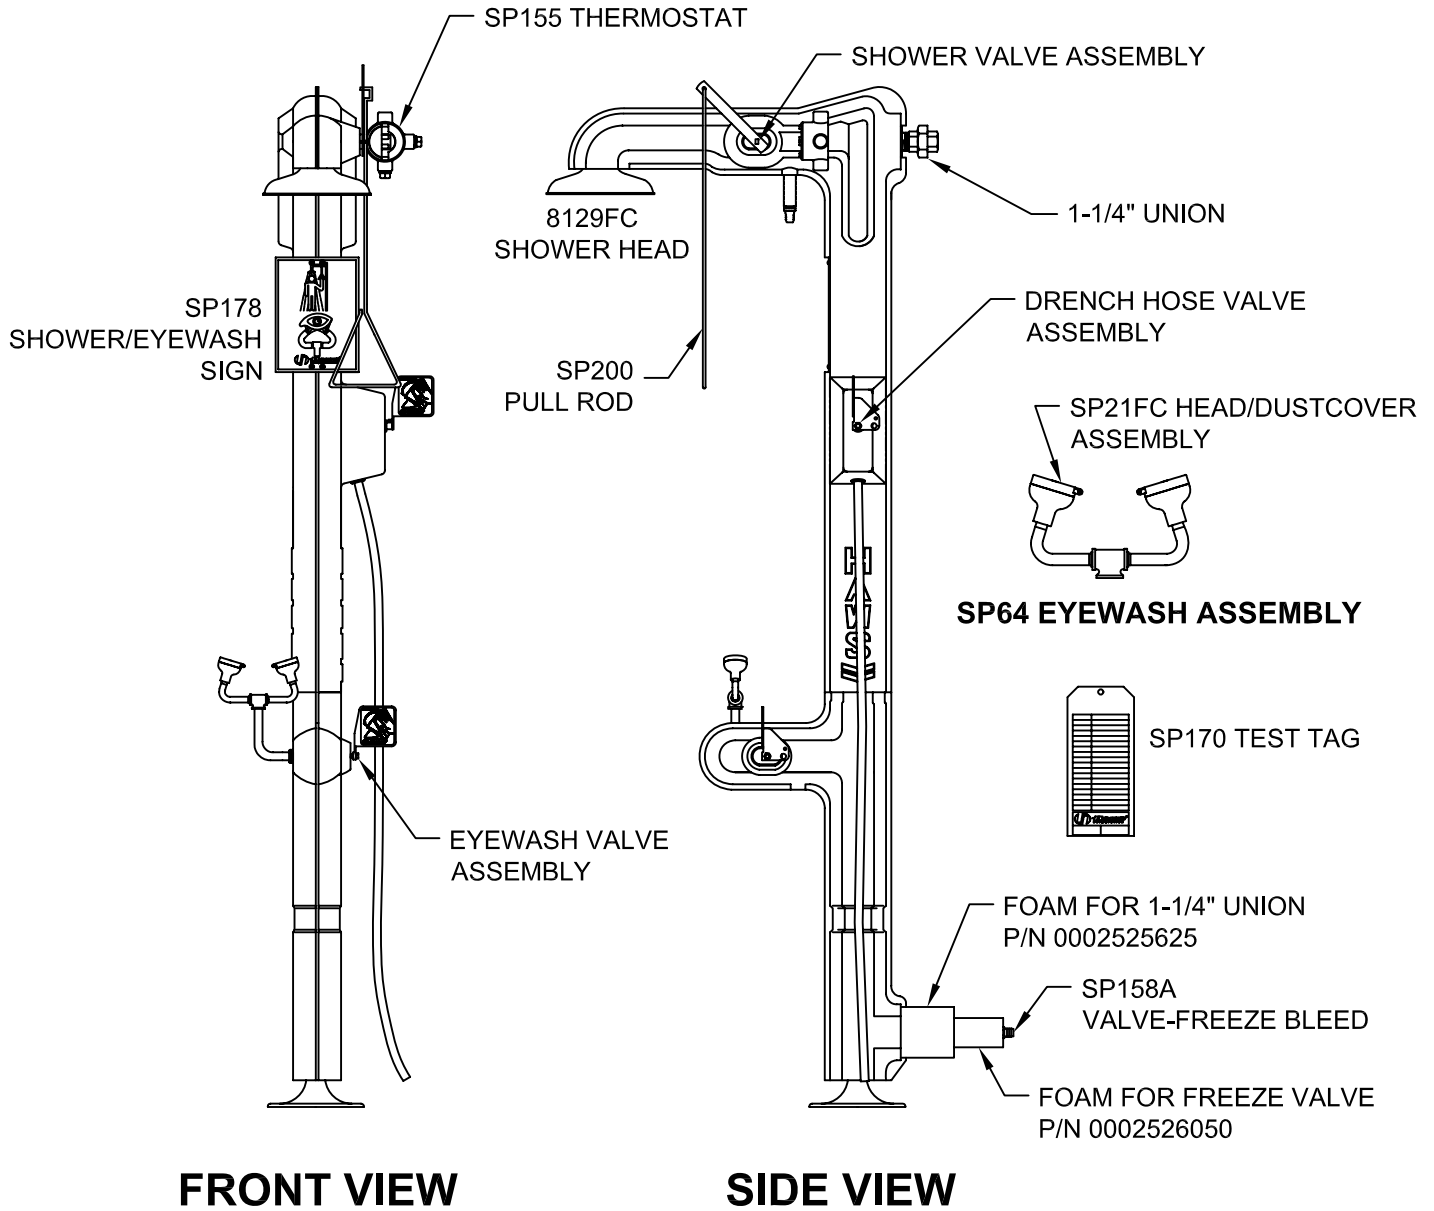

PARTS BREAKDOWN

FRONT VIEW

SIDE VIEW

WHEN ORDERING PARTS PLEASE SPECIFY YOUR MODEL NUMBER

1455 KLEPPE LANE SPARKS, NEVADA
BACHWEG 3 CH3401 BURGDORF SWITZERLAND

DRAWN BY: RTM	DATE: 03/29/05	CHECK BY:	APP'D BY:	SCALE: 1/9
TITLE: 8317CTFP(120V)/8317CTFP.220V			PART NUMBER: 00020801781	
DRAWING TYPE: PARTS BREAKDOWN			DRAWING NUMBER: 15200C00	REV: 7