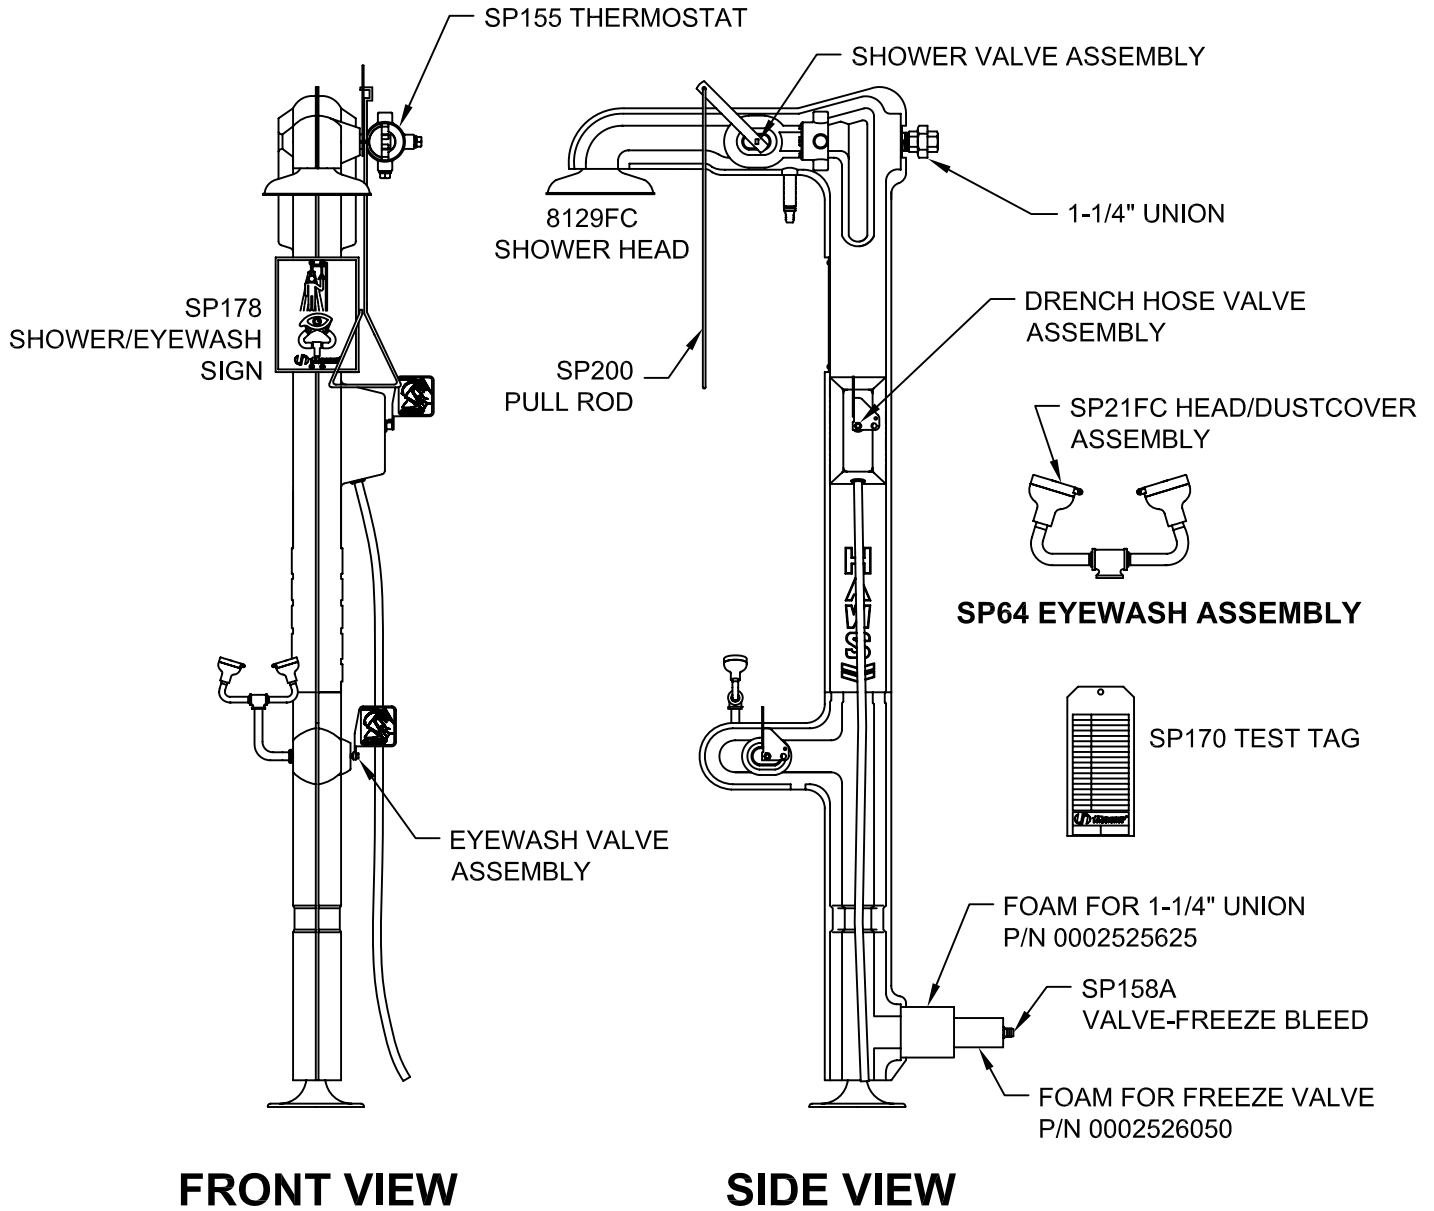

PARTS BREAKDOWN

**WHEN ORDERING
PARTS PLEASE
SPECIFY YOUR
MODEL NUMBER**

1455 KLEPPE LANE
SPARKS, NEVADA

BACHWEG 3
CH3401 BURGDORF
SWITZERLAND

DRAWN BY: RTM	DATE: 03/29/05	CHECK BY:	APP'D BY:	SCALE: 1/9
TITLE: 8317CTFP(120V)/8317CTFP.220V			PART NUMBER: 00020801781	
DRAWING TYPE: PARTS BREAKDOWN			DRAWING NUMBER: 15200C00	REV. 7