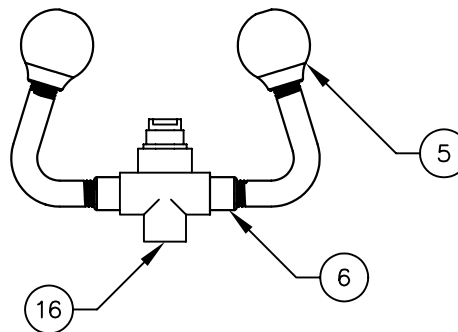

PARTS BREAKDOWN

OPTIONAL

SS EYEWASH ASSY.

ITEM	DESCRIPTION
1	8127FC SHOWER HEAD
2	SP265 VALVE ASSEMBLY
3	-
4	SP200 PULL ROD
5	SP18 EYEWASH HEADS
6	SP35SS FLOW CONTROL
7	SP30 SPRAY RING
8	SP228 VALVE ASSEMBLY
9	SP185 STRIPE TAPE
10	SP178 SHOWER SIGN
11	SP90 BOWL
12	SP220SS FOOT TREADLE
13	SP170 TEST TAG
14	SP509SS L-STRAINER
15	9102 DUST COVER ASSEMBLY
16	SP34SS TEE W/FLOW CONTROL

DRAWN BY: C.JL	DATE: 05/01	CHECK BY:	APPVD BY:	SCALE: 1:6
TITLE: 8330 SS SHOWER EYE/FACEWASH			PART NUMBER: 0002080174	
DRAWING TYPE: PARTS BREAKDOWN			DRAWING NUMBER: 11499C00	REV: 19