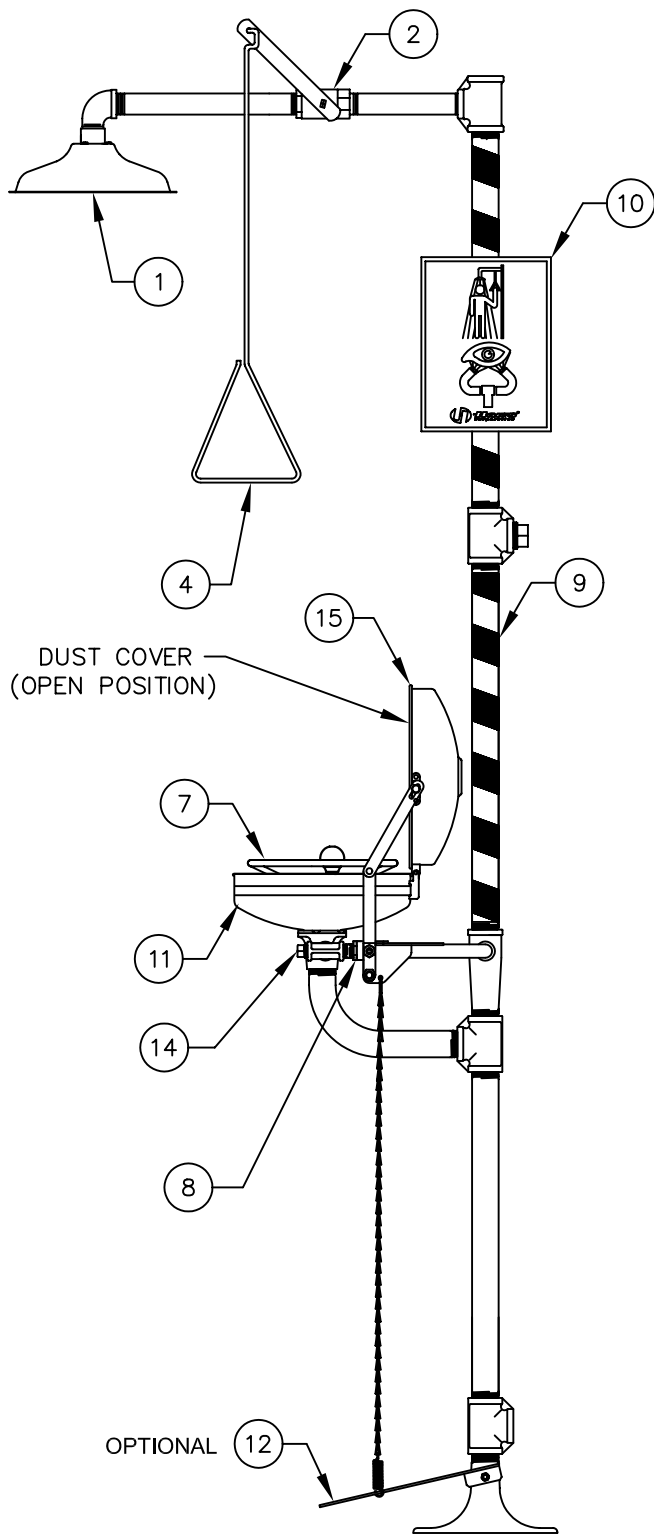

PARTS BREAKDOWN

OPTIONAL

SS EYEWASH ASSY.

ITEM	DESCRIPTION
1	8127FC SHOWER HEAD
2	SP265 VALVE ASSEMBLY
3	-
4	SP200 PULL ROD
5	SP18 EYEWASH HEADS
6	SP35SS FLOW CONTROL
7	SP30 SPRAY RING
8	SP228 VALVE ASSEMBLY
9	SP185 STRIPE TAPE
10	SP178 SHOWER SIGN
11	SP90 BOWL
12	SP220SS FOOT TREADLE
13	SP170 TEST TAG
14	SP509SS L-STRAINER
15	9102 DUST COVER ASSEMBLY
16	SP34SS TEE W/FLOW CONTROL

DRAWN BY: C.JL	DATE: 05/01	CHECK BY:	APPVD BY:	SCALE: 1:6
TITLE: 8330 SS SHOWER EYE/FACEWASH			PART NUMBER: 0002080174	
DRAWING TYPE: PARTS BREAKDOWN			DRAWING NUMBER: 11499C00	REV: 19