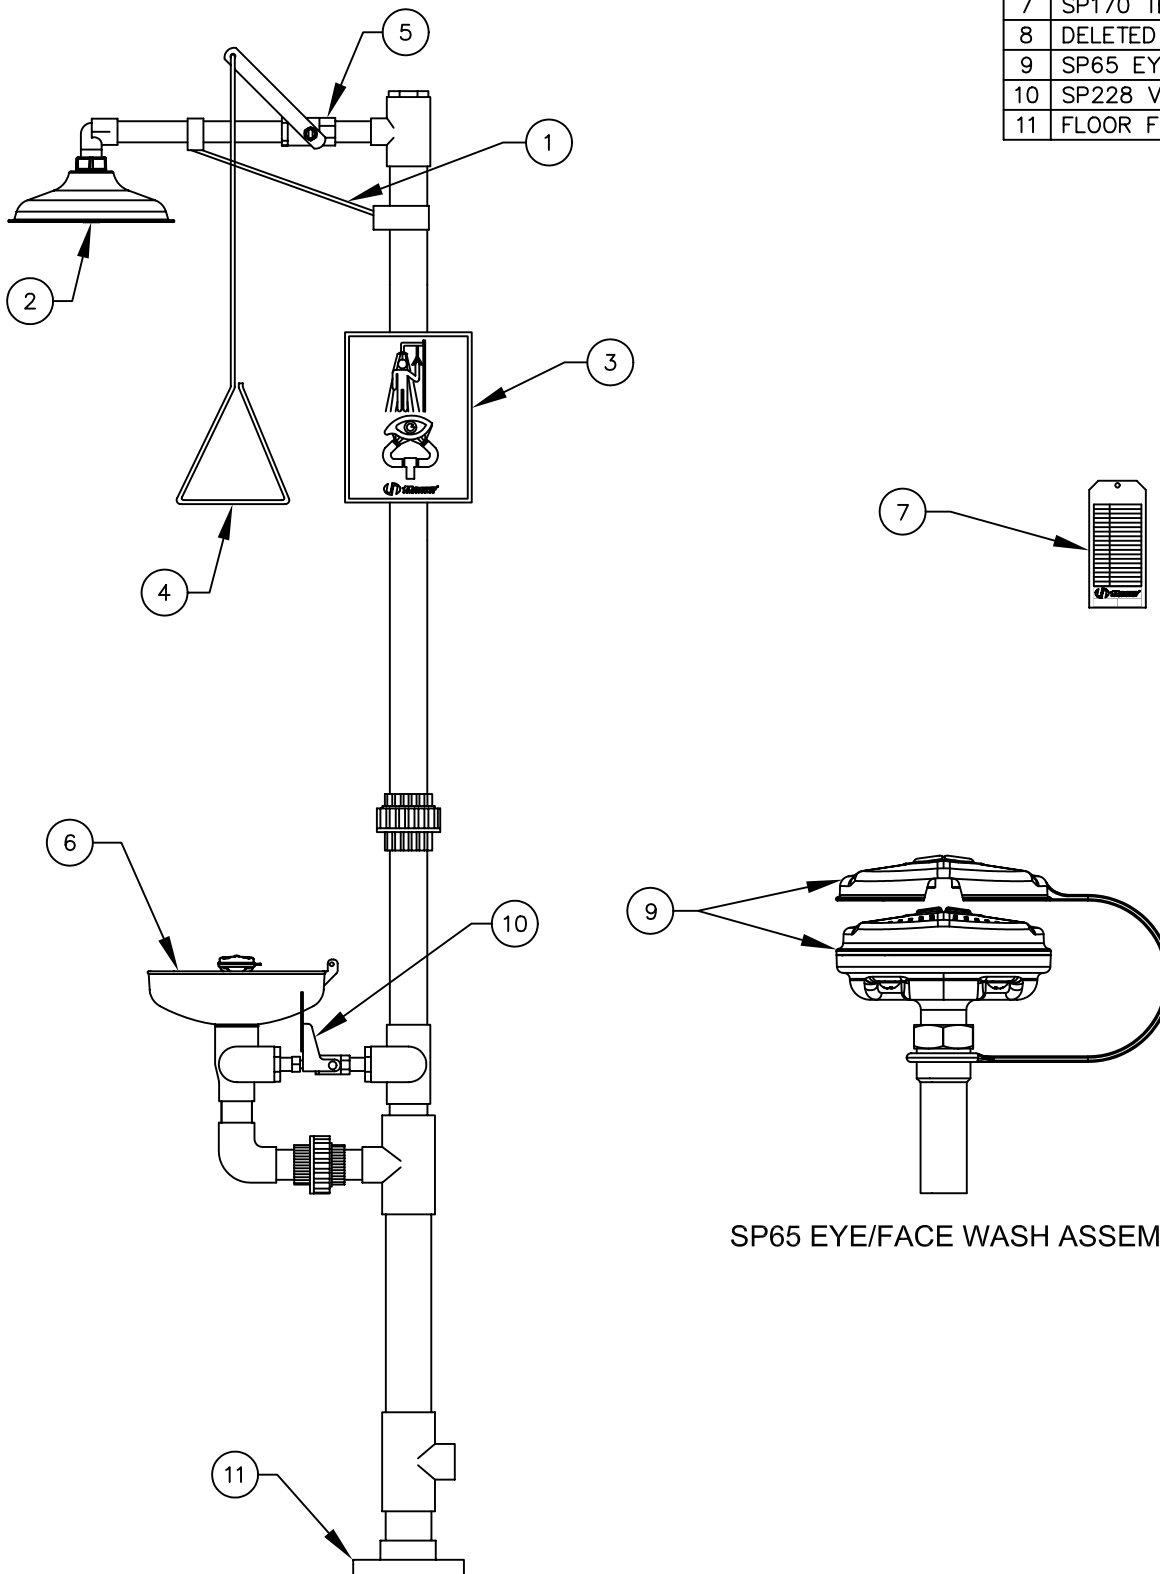

# PARTS BREAKDOWN

ITEM	DESCRIPTION
1	S.S. BRACKET ASSEMBLY
2	SP829 SHOWER HEAD
3	SP178 SHOWER SIGN
4	SP200 PULL ROD
5	SP265 VALVE ASSEMBLY
6	EYEWASH BOWL
7	SP170 TEST TAG
8	DELETED
9	SP65 EYE/FACE WASH ASSY
10	SP228 VALVE ASSEMBLY
11	FLOOR FLANGE PVC

SP65 EYE/FACE WASH ASSEMBLY

REV	DESCRIPTION	ECN	DATE	BY/APVD
12	UPDATED PER ECN	42675	5/13/09	IR
REVISIONS				

<b>WHEN ORDERING PARTS PLEASE SPECIFY YOUR MODEL NUMBER</b>			1455 KLEPPE LANE SPARKS, NEVADA 89431 (775) 359-4712 FAX (775) 359-7424 E-MAIL: HAWS@HAWS.CO.COM WEBSITE: WWW.HAWS.CO.COM		
	DRAWN BY: CLF	DATE: 03/15/93	CHECK BY:	APPVD BY:	SCALE: 1/8
	TITLE: CORROSION RESISTANT COMBO UNIT 8336			PART NUMBER: 0002080175	
DRAWING TYPE: PARTS BREAKDOWN			DRAWING NUMBER: 11501C00		REV. 12