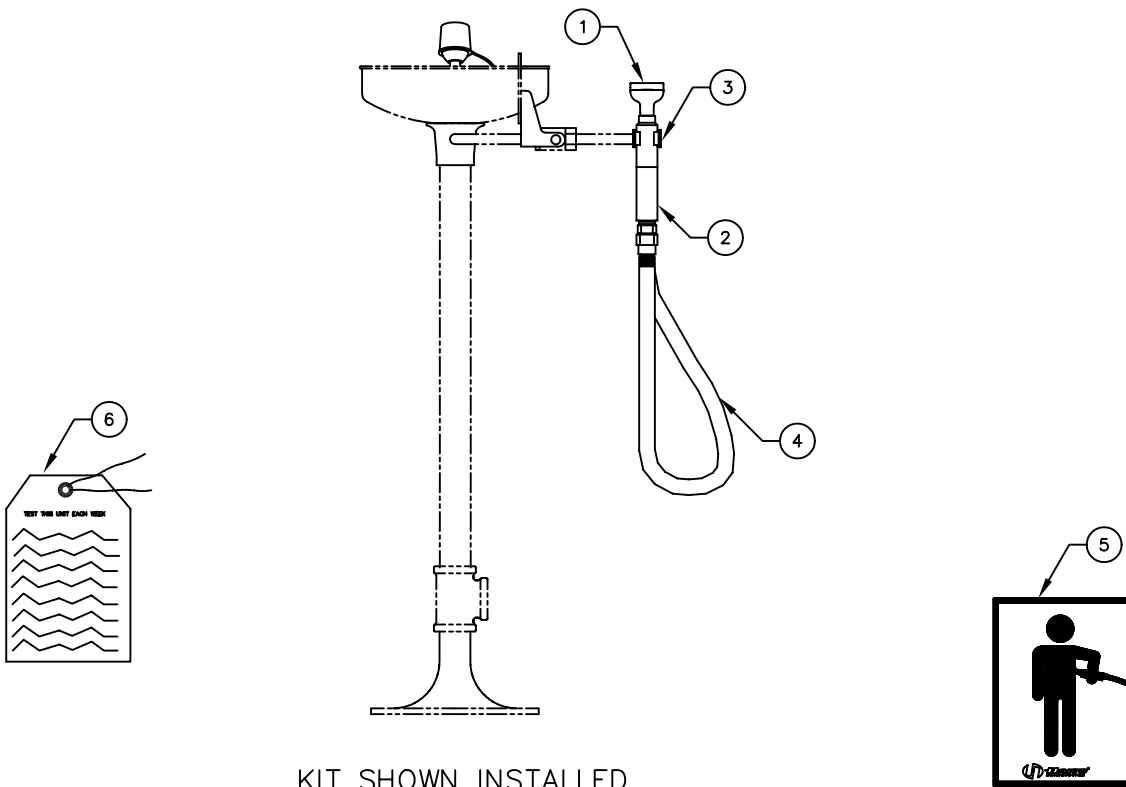

ITEM	DESCRIPTION
1	EYE/FACE WASH HEAD 0002974804
2	SP37.4 FLOW CONTROL
3	SP248 VALVE ASSEMBLY
4	SP140 HOSE ASSEMBLY
5	SP176 HOSE SPRAY SIGN
6	SP170 TEST TAG
-	VRK SP248 VALVE REPAIR KIT

# PARTS BREAKDOWN

KIT SHOWN INSTALLED WITH PEDESTAL EYEWASH UNIT

**WHEN ORDERING PARTS PLEASE SPECIFY YOUR MODEL NUMBER**

1455 KLEPPE LANE | BACHWEG 3  
SPARKS, NEVADA | CH3401 BURGENDORF  
SWITZERLAND

DRAWN BY: CLF	DATE: 03/17/93	CHECK BY:	APP'D BY:	SCALE: 1/6
TITLE: 8901RFK BODY SPRAY RETROFIT KIT			PART NUMBER: 0002080192	
DRAWING TYPE: PARTS BREAKDOWN			DRAWING NUMBER: 11511C00	REV. 4