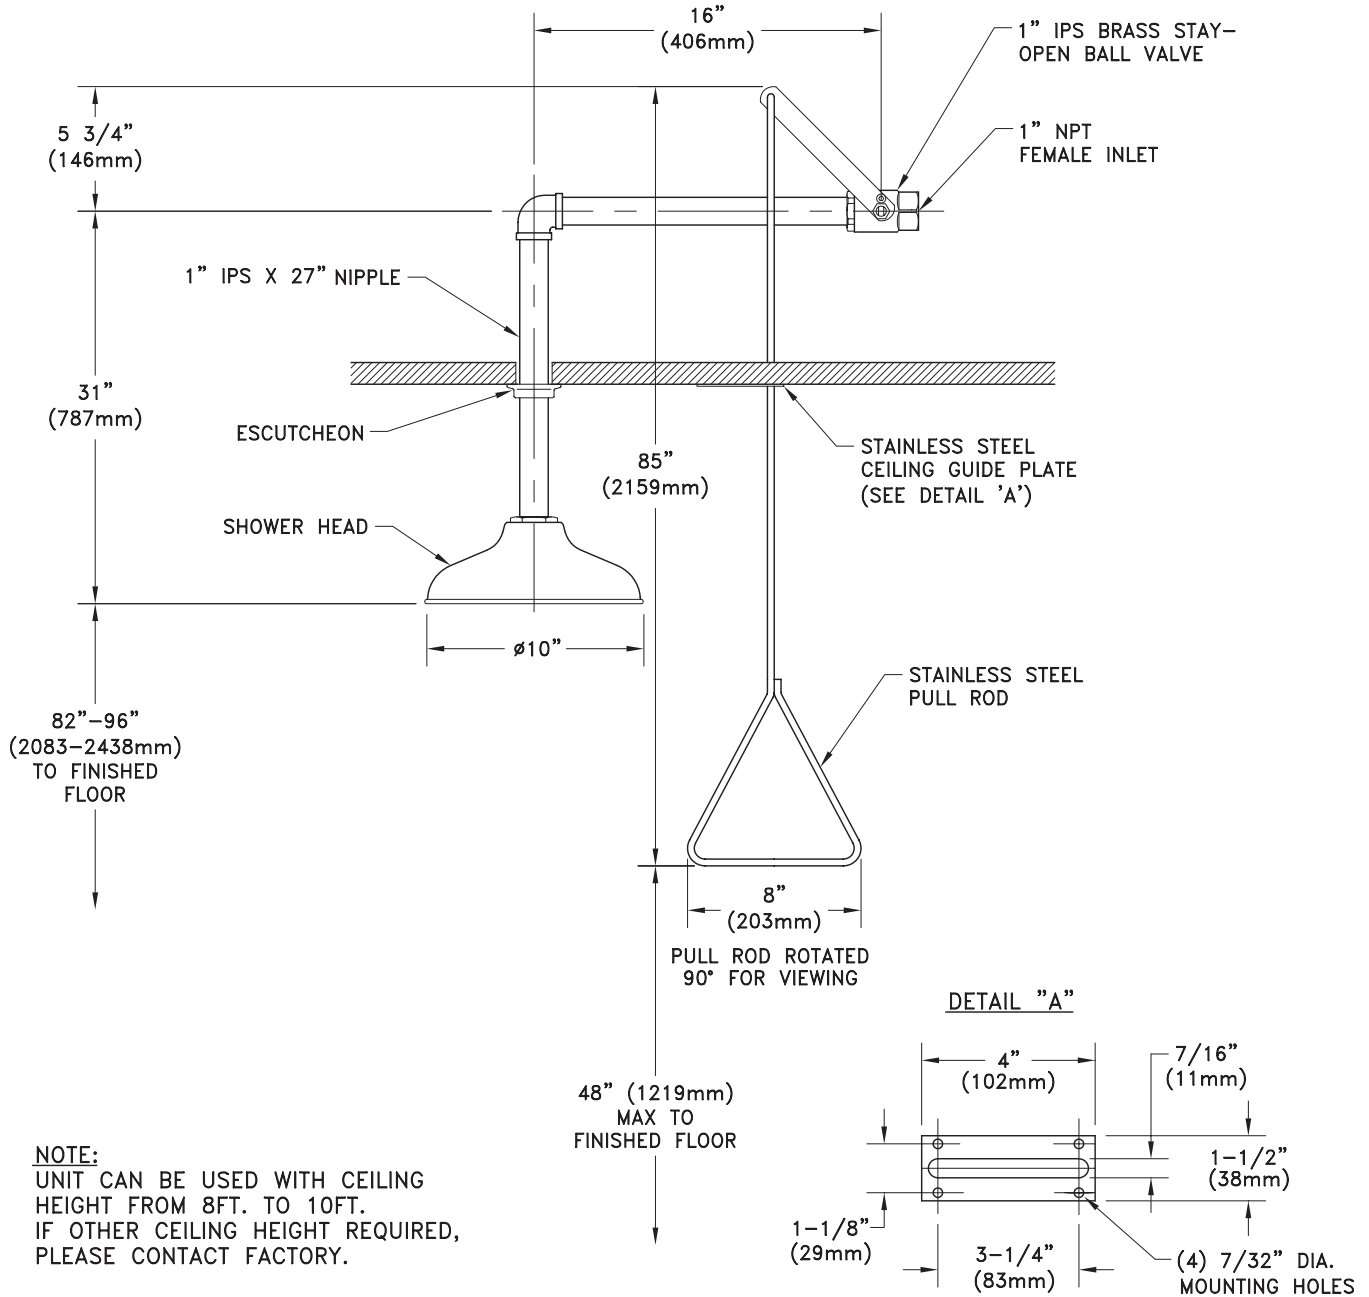

- **GBF1658** Barrier-Free Emergency Shower, Semi-Concealed, Stainless Steel Shower Head
- **GBF1658PCC** Barrier-Free Emergency Shower, Semi-Concealed, Cast Brass Shower Head

THIS SPACE FOR ARCHITECT/ENGINEER APPROVAL

Due to continuing product improvement, the information contained in this document is subject to change without notice. All dimensions are ± 1/4" (6mm). rev. 0308

Sign Included