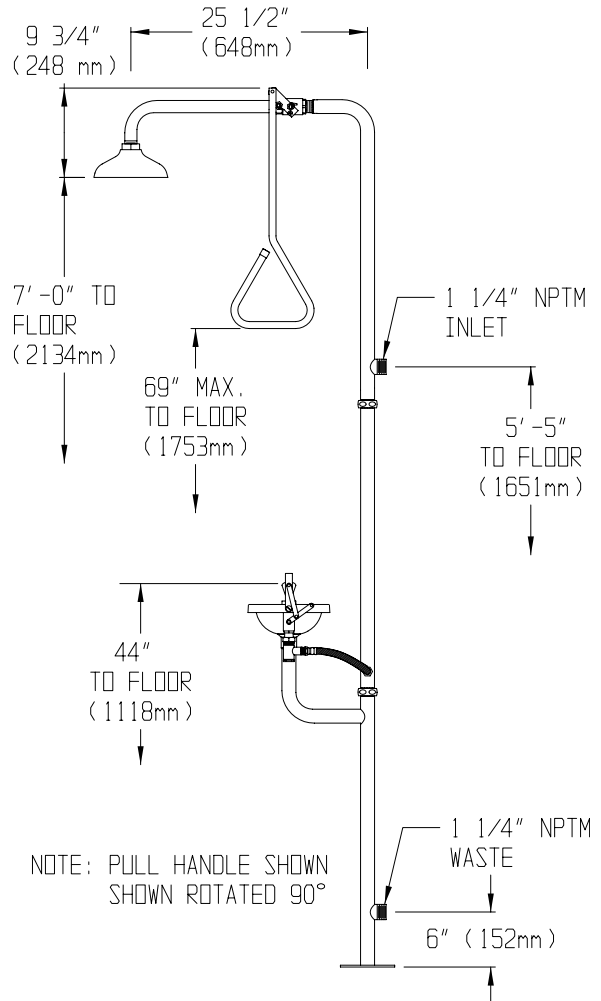

SPEAKMAN®

SE-622

COMBINATION SHOWER AND EYEWASH

DESCRIPTION

SE-622 Safe-T-Zone® features a combination eyewash with twin aerated sprays and a stainless steel bowl combined on a stainless steel stanchion with an impeller action deluge showerhead which is activated by a stainless steel pull rod.

SPECIFICATIONS

Showerhead: 8" diameter 300 series stainless steel

Flow Control: Internal 20 gpm regulator

Valve: 1" NPT female 300 series stainless steel.

Full flow stay open ball valve

Activator: 300 series stainless steel triangular pull rod

Stanchion: 1½" stainless steel, 18 gauge tubing

Inlet & Waste: 1¼" NPT male

Performance: 20 gpm @ 30 psi.

Finish: Stainless steel

EYEWASH: SE-505

Bowl: 300 series stainless steel

Spray Heads: (2) aerated yellow nylon spray outlets.

Valve: ½" NPT female stainless steel. Full flow stay open ball valve

Activator: 300 stainless steel push handle

Performance: 3.0 gpm @ 30 psi.

Compliance: ANSI Z358.1

Universal Emergency Sign Included

OPTIONS

- ☐ HFO Hand/Foot operation
- ☐ FPV Freeze protection valve
- ☐ SPV Scald protection valve
- ☐ FLW Flow switch
- ☐ HS Hand-held spray
- ☐ TS Top supply

Job Name _____
Location _____
Architect/Engineer _____
Sales Representative _____
Wholesaler _____
Date _____ Model # _____