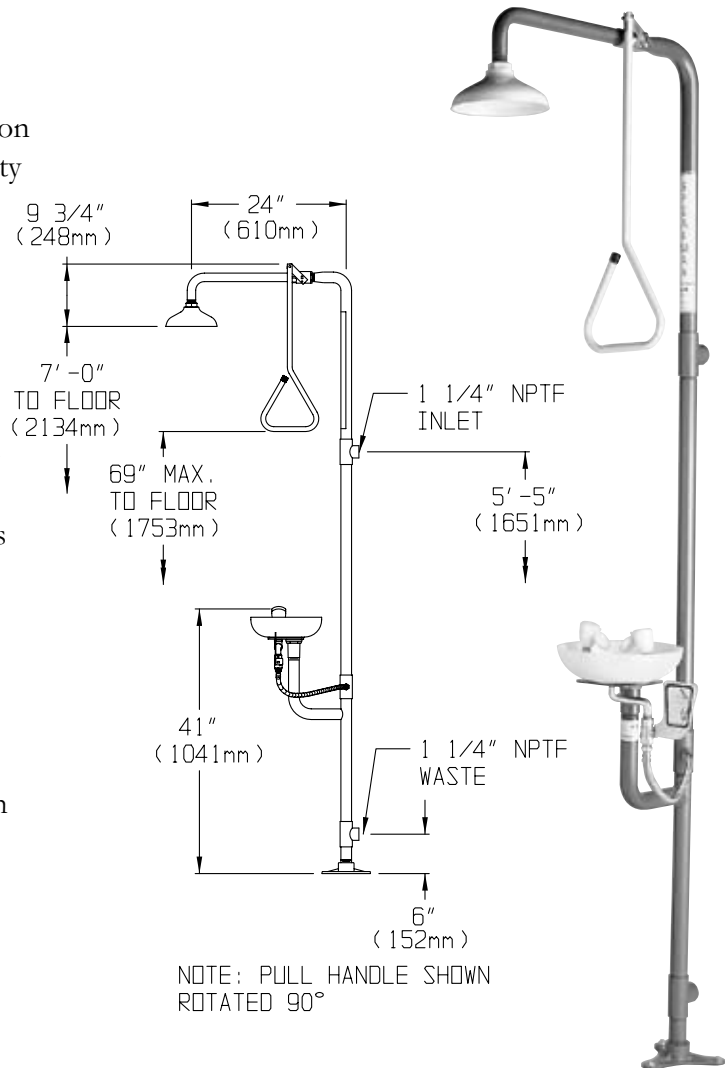

SPEAKMAN®

SE-695

COMBINATION SHOWER & EYE/FACE WASH

DESCRIPTION

The SE-695 Safe-T-Zone® features the SE-495 eye/face wash with dual spray outlets, flip-top dust covers and stainless steel bowl combined on a powder coated galvanized steel stanchion with an impeller action deluge showerhead which is activated by a high visibility yellow pull rod.

SPECIFICATIONS

Showerhead: 8" Cyclac® yellow plastic

Flow Control: Internal 20 gpm regulator

Valve: 1" NPT female brass, chrome-plated. Full flow stay open ball valve

Activator: Powder coated yellow, aluminum triangular pull rod

Spray Heads: (2) yellow ABS plastic spray outlets with flip-top dust caps

Valve: 1/2" NPT female brass, chrome-plated full flow stay open ball valve

Activator: Stainless steel push handle

Performance: 3.8 gpm @ 30 psi

Compliance: ANSI Z358.1

Universal Emergency Sign Included

OPTIONS

- BH Brass showerhead
- FLW Flow switch
- FPV Freeze protection valve
- HFO Hand/Foot operation
- HS Hand-held spray
- SCV Self-closing shower valve
- SPR Stainless steel pull rod
- SPV Scald protection valve
- SSBV Stainless steel ball valve
- SSH Stainless steel showerhead
- TS Top supply
- XPR Extended aluminum pull rod