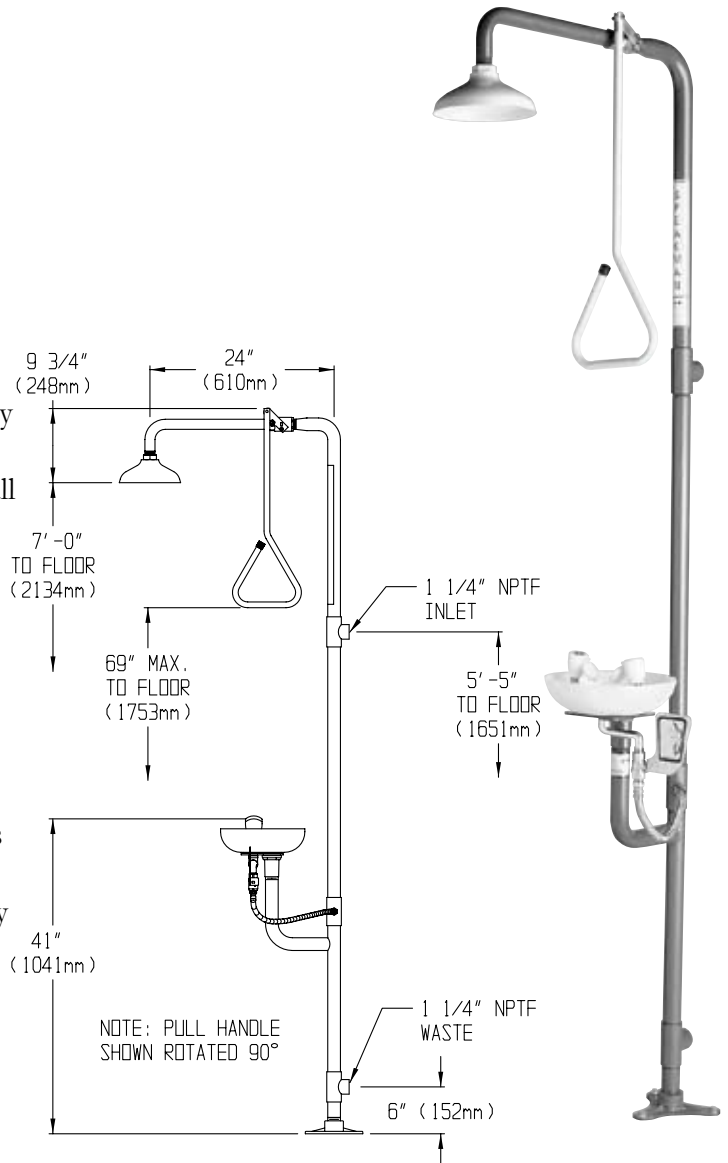

SPEAKMAN®

SE-697

COMBINATION SHOWER & EYEWASH

DESCRIPTION

The SE-697 Safe-T-Zone® features the SE-580 eyewash with dual aerated spray outlets, flip-top dust covers and stainless steel bowl combined on a powder coated galvanized steel stanchion with an impeller action deluge showerhead which is activated by a high visibility yellow pull rod.

SPECIFICATIONS

Showerhead: 8" Cyclac® yellow plastic

Flow Control: Internal 20 gpm regulator

Valve: 1" NPT female brass, chrome-plated. Full flow stay open ball valve

Activator: Powder coated yellow, aluminum triangular pull rod

Spray Heads: (2) aerated yellow ABS plastic spray outlets with flip-top dust caps

Valve: 1/2" NPT female brass, chrome-plated full flow stay open ball valve

Activator: Stainless steel push handle

Performance: 3.8 gpm @ 30 psi

Compliance: ANSI Z358.1

Universal Emergency Sign Included

OPTIONS

- BH Brass showerhead
- FLW Flow switch
- FPV Freeze protection valve
- HFO Hand/Foot operation
- HS Hand-held spray
- PSS Polished stainless steel finish
- SCV Self-closing shower valve
- SPR Stainless steel pull rod
- SPV Scald protection valve
- SSBV Stainless steel ball valve
- SSH Stainless steel showerhead
- TS Top supply
- XPR Extended aluminum pull rod